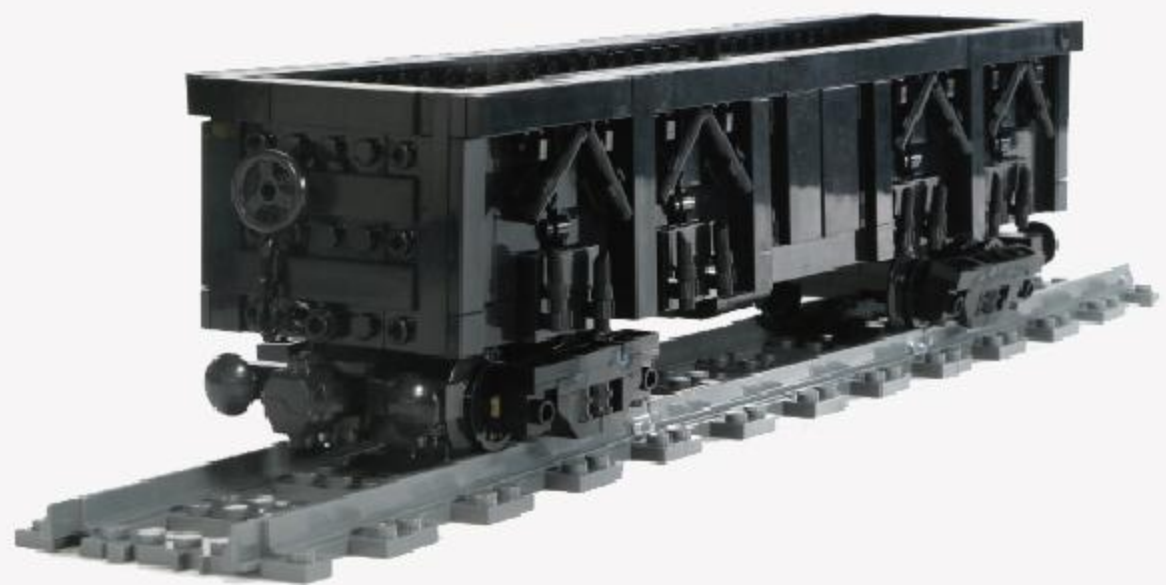

02

12003CX

8+ Ages/Edades

838+ Pcs/Pza

Name: C70 GONDOLA

Carton Size: 50X7.2X35CM