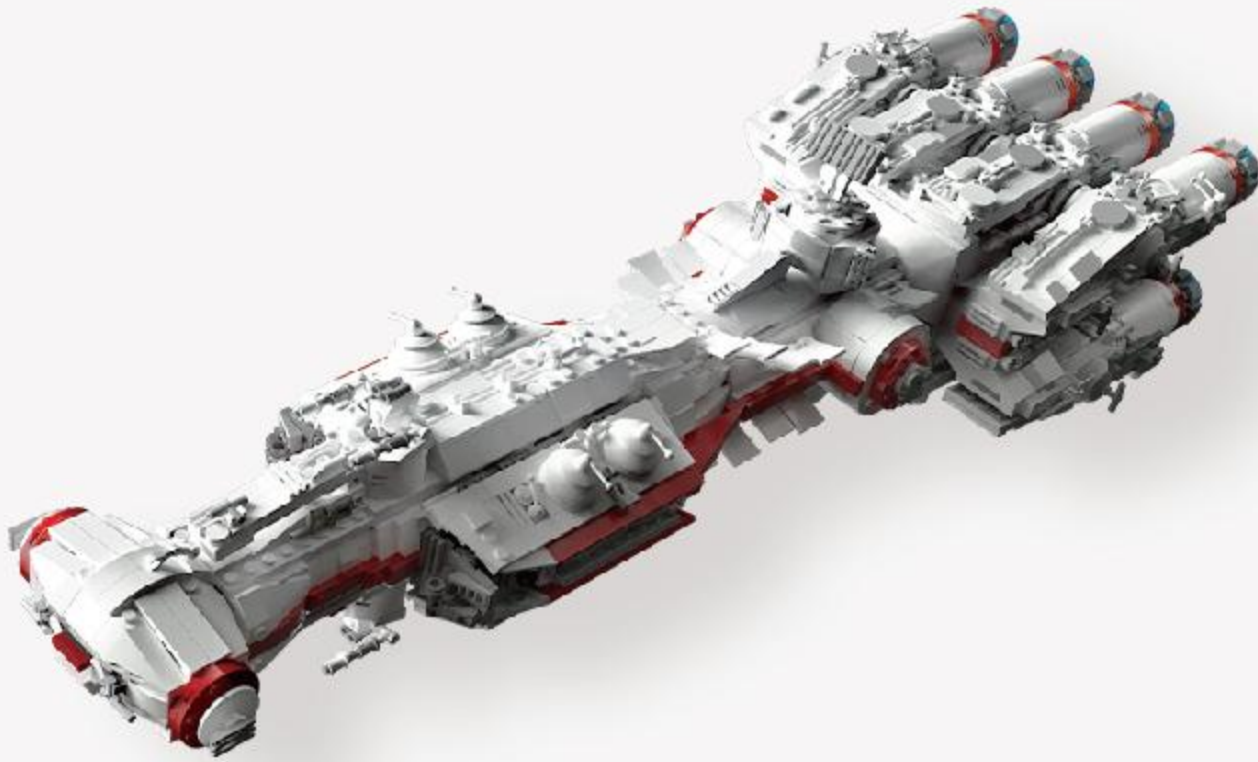

01

21003

8+ Ages/Edades

2905+ Pcs/Pza

Name: TANTIVE IV

Carton Size: 44X30X11.5cm

30cm

11.5cm

44cm

02

21004

14+ Ages/Edades

10368+ Pcs/Pza

Name: ECLIPSE-CLASS SSD

Carton Size: 53X40X45CM