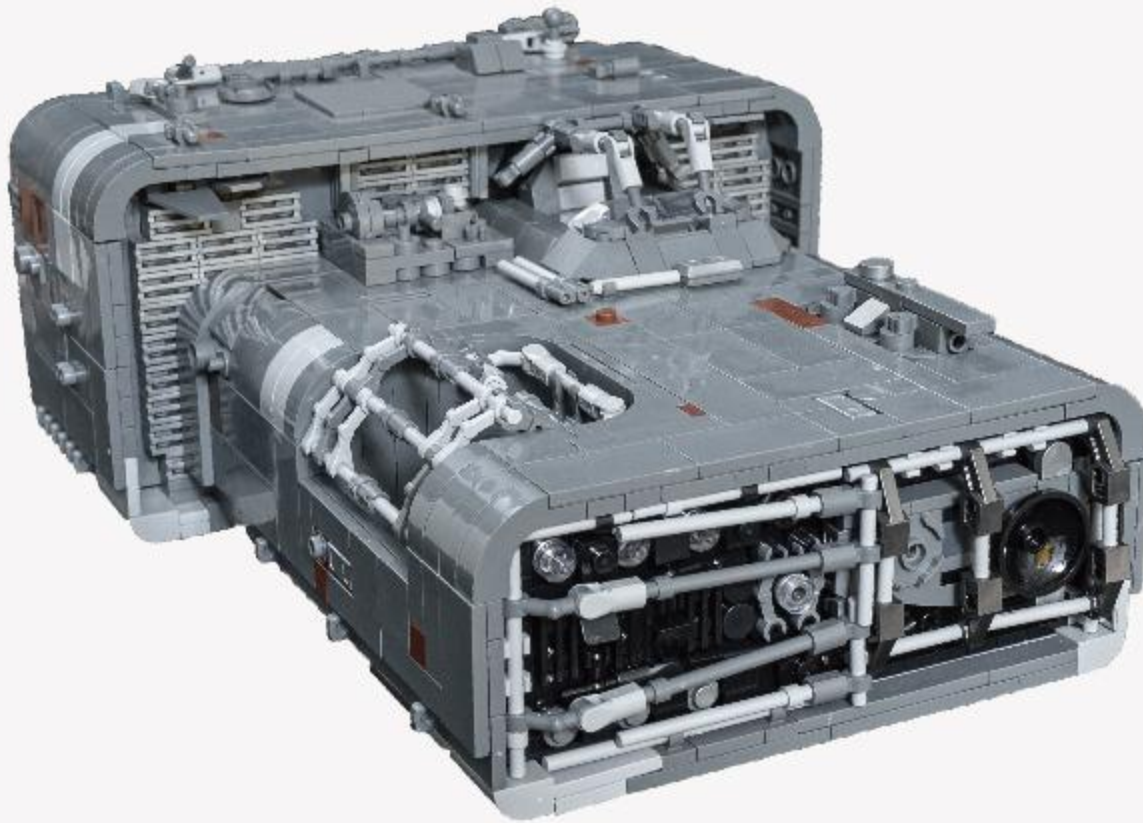

01

21061

14+ Ages/Edades

3018+ Pcs/Pza

Name: LANDFLYER

Carton Size: 44X30X10cm

02

21025

14+ Ages/Edades

3758+ Pcs/Pza

Name: TIE FIGHTER

Carton Size: 40X36X38cm