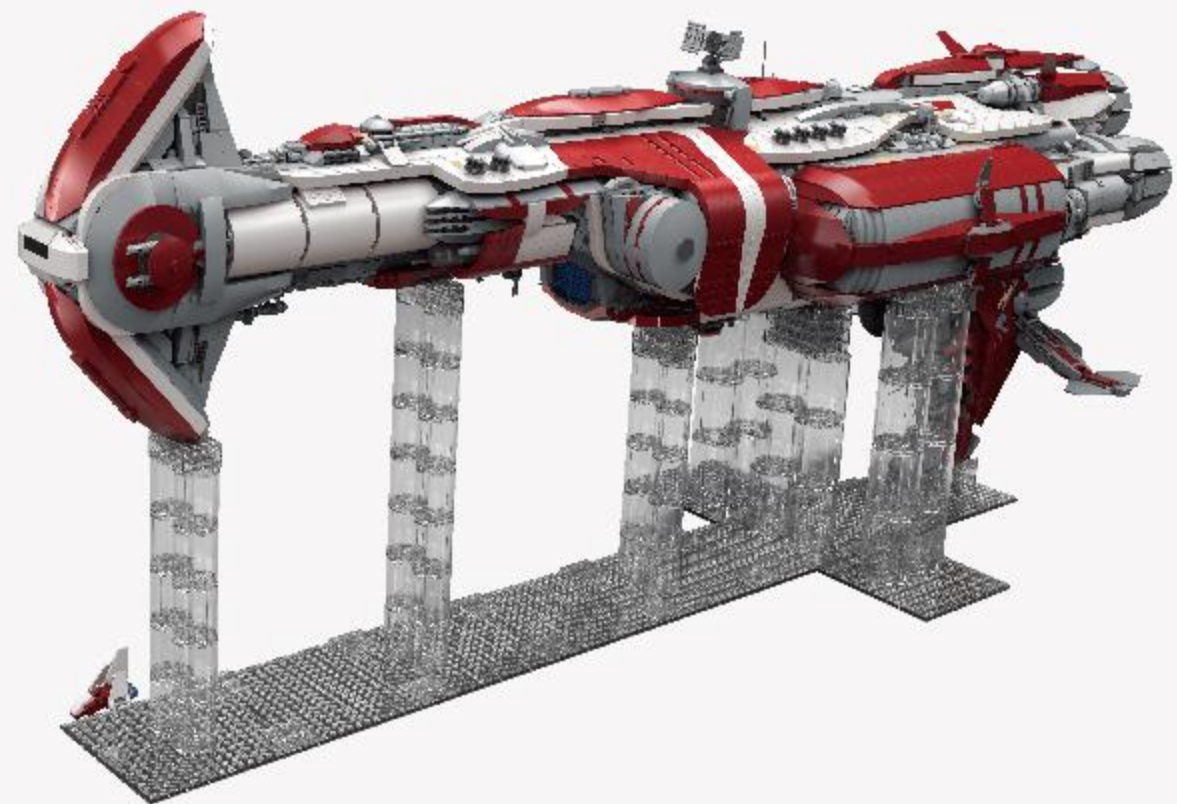

Name: IMPERIAL STAR DESTROYER

Carton Size:

40CM 48CM

41CM

01

21001

14+ Ages/Edades

6388+ Pcs/Pza

Name: NEBULA-B MEDICAL FRIGATE

Carton Size: 56X41X16CM

02

21002

14+ Ages/Edades

8338+ Pcs/Pza

Name: OLD REPUBLIC CRUISER

Carton Size: 70X50X20CM

21005

14+ Ages/Edades

6685+ Pcs/Pza

Name: REPUBLIC-CLASS ATTACK CRUISER

Carton Size: 66X47X15CM

47CM

15CM

66CM