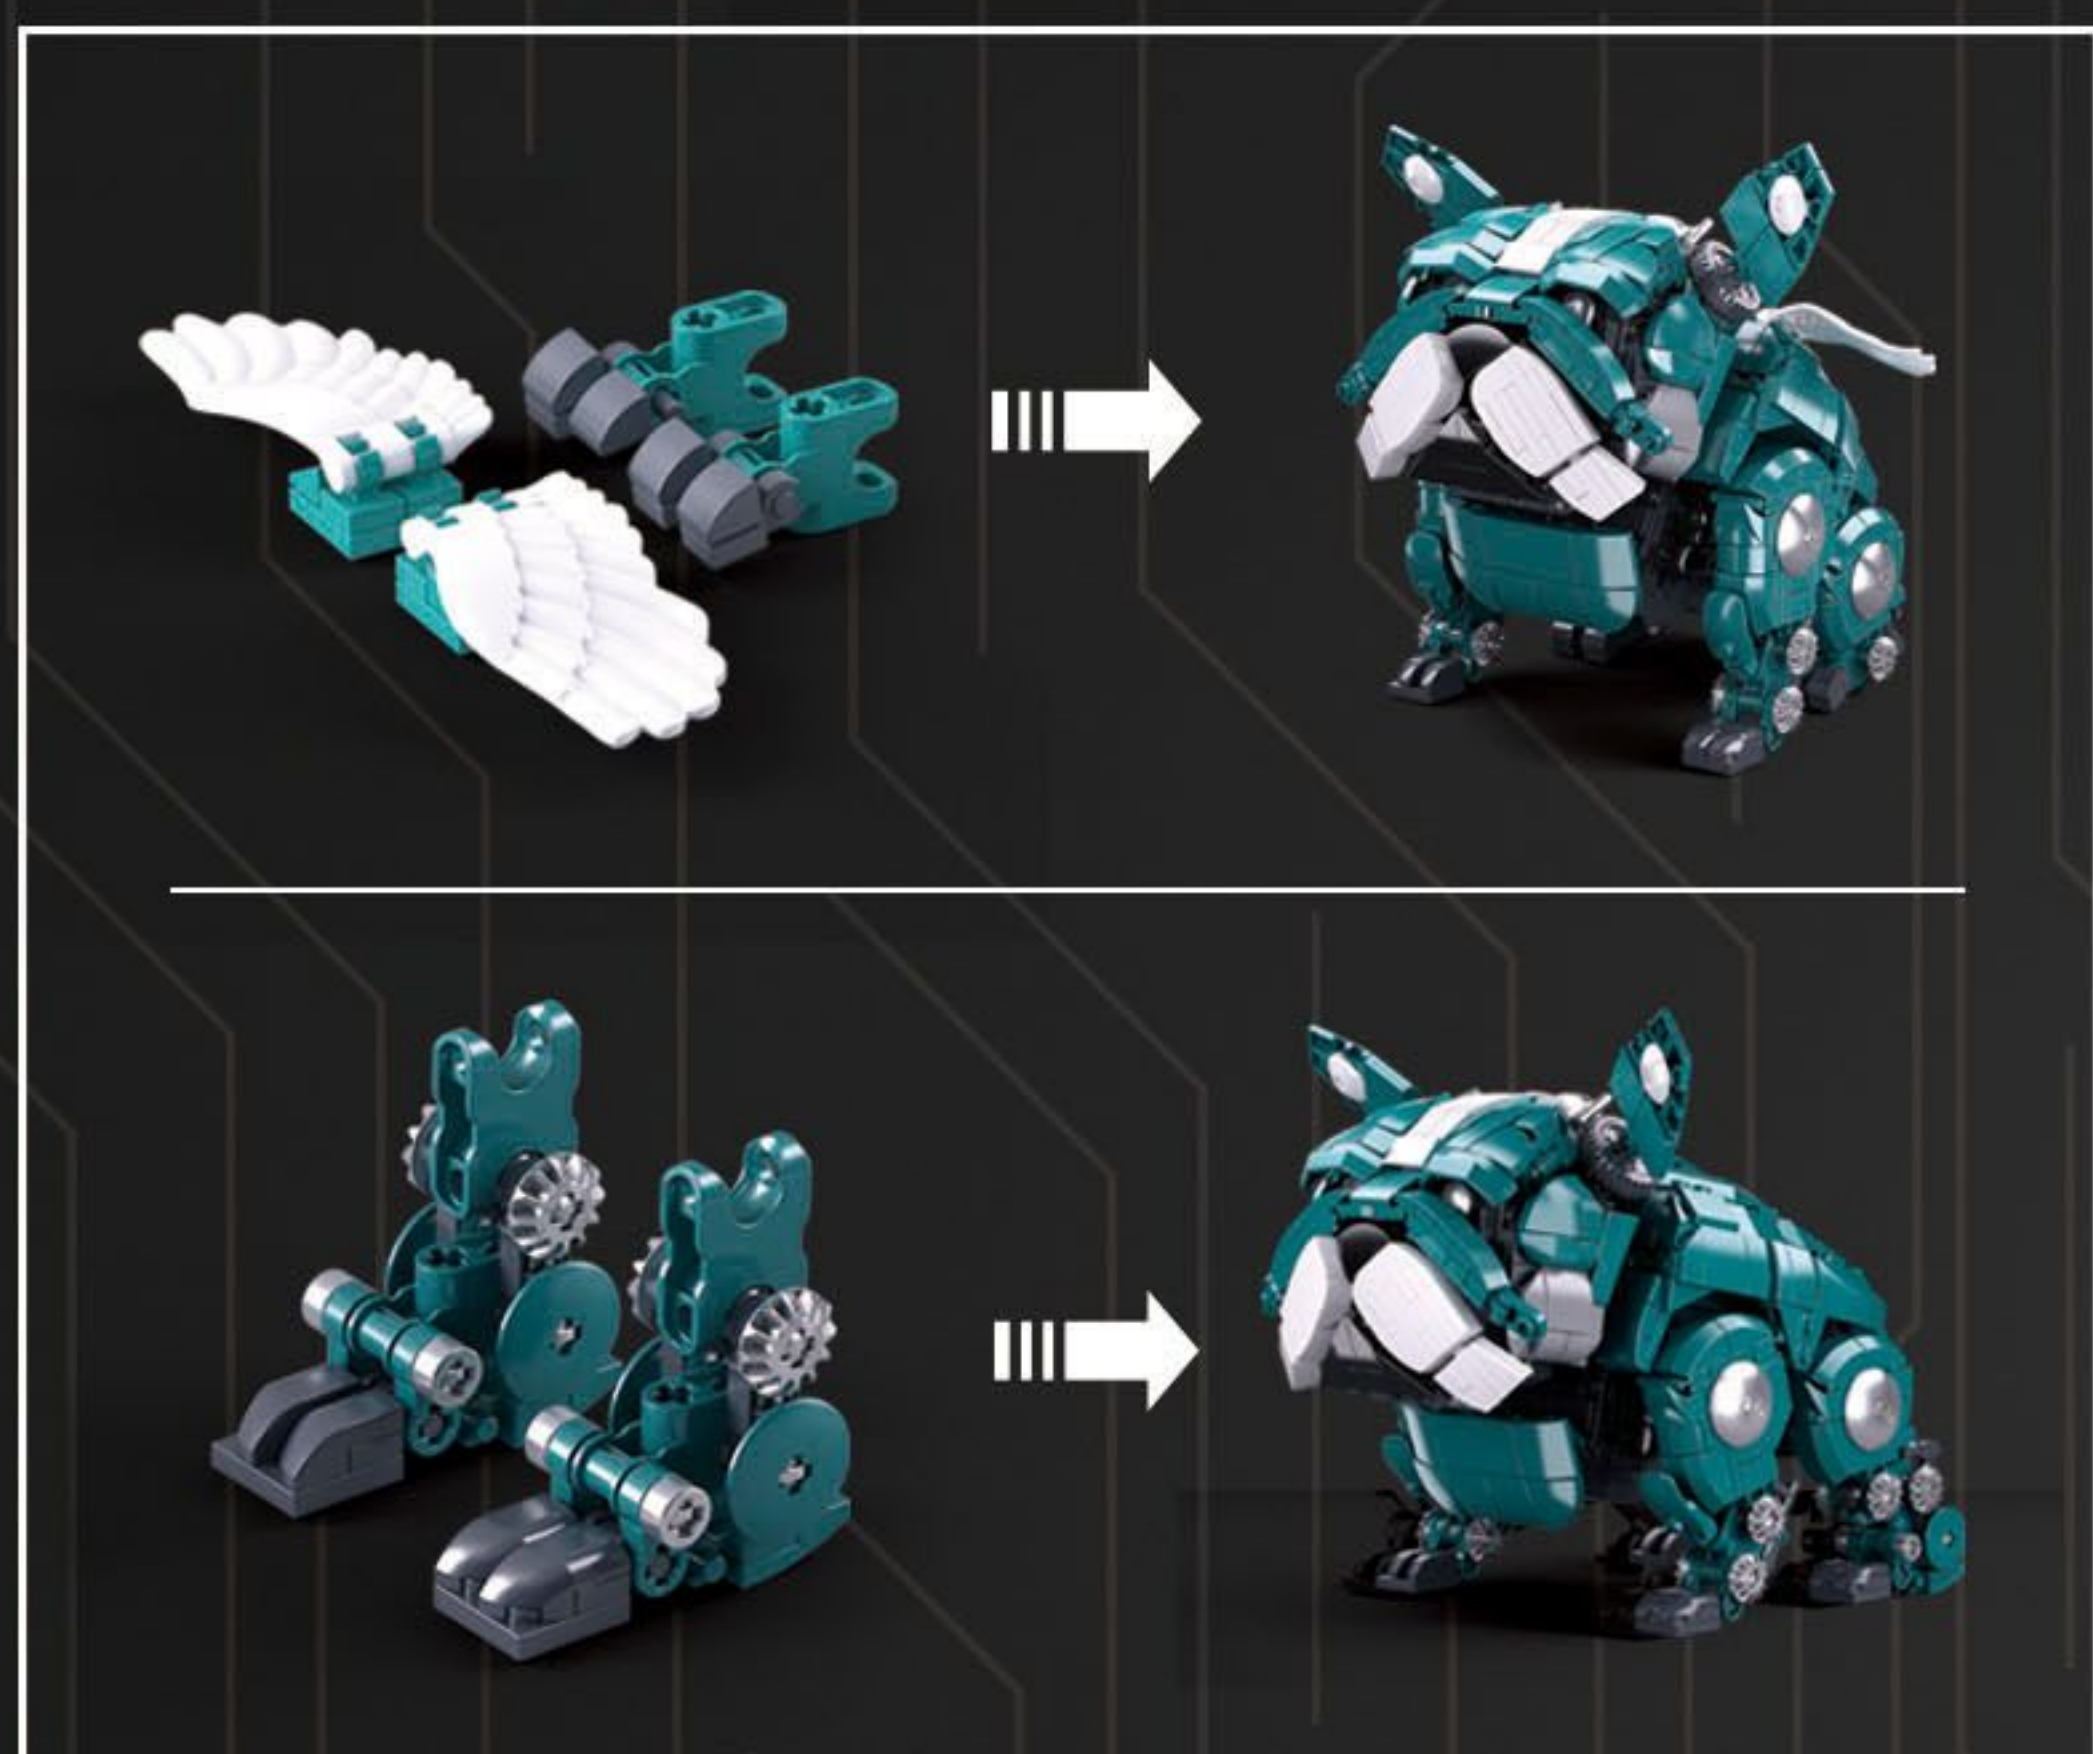

Sluban

PLEYERID

B1112A

MODEL 1

ACCESSORY

MODEL 2

中文包装

English package

Упаковка на
русском языке

14+

2022 WINTER

M38-B1112A
MECHANICAL BULLDOG
30X30X16 (CM)
890PCS