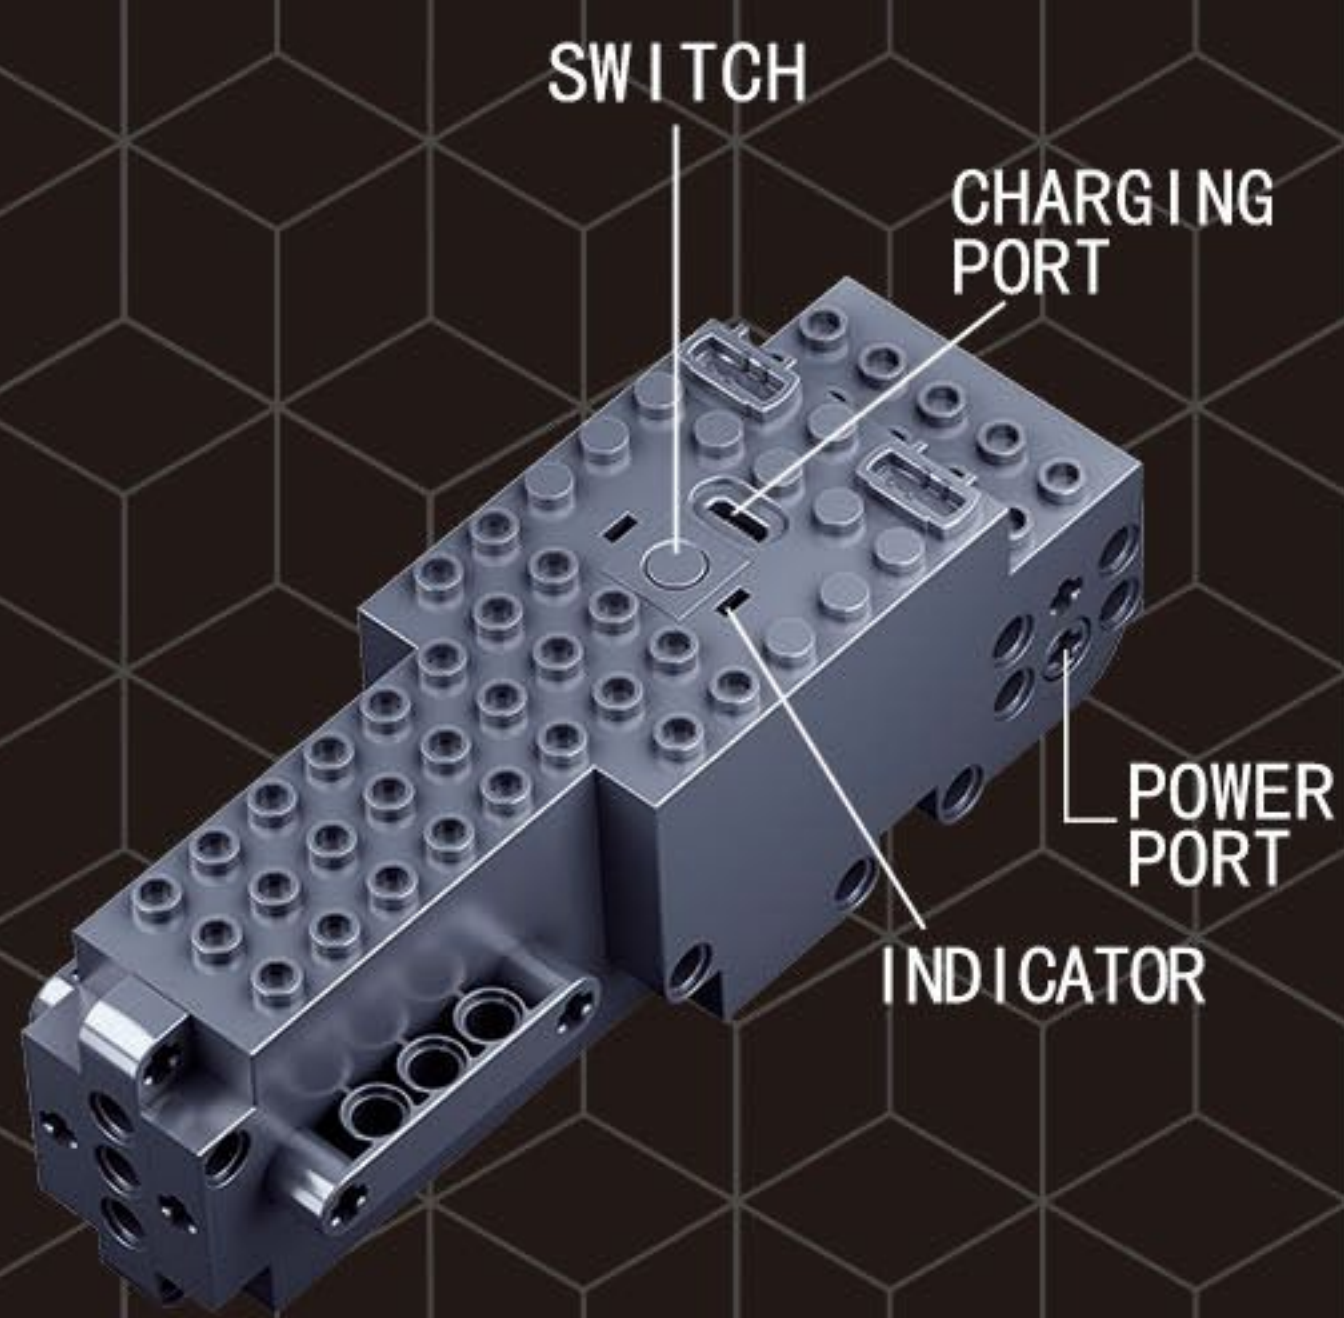

# POWER BRICKS

128L X 40.5W X 41.3L (MM)  
POWER CONTROL  
MODULE