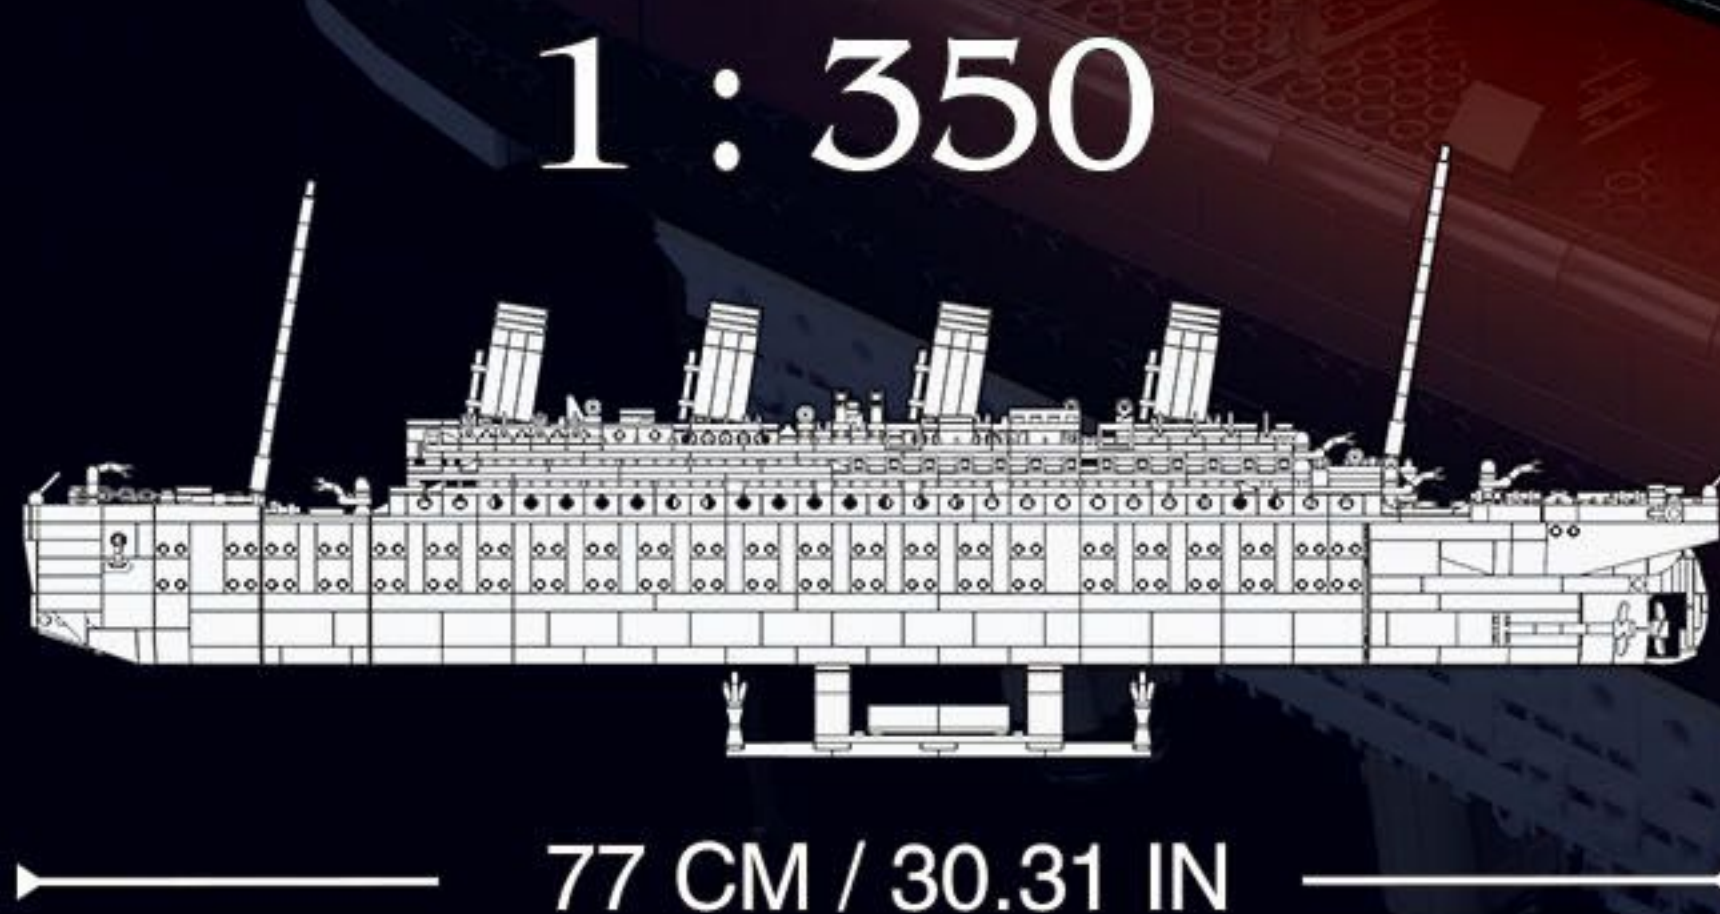

MINI FIGURES

1 : 350

77 CM / 30.31 IN

M38-B1122
TITANIC
47.5X42.5X14.5 (CM)
2401PCS

ModelBricks

中文包装

English package

Упаковка на русском языке

12-18

2022 WINTER