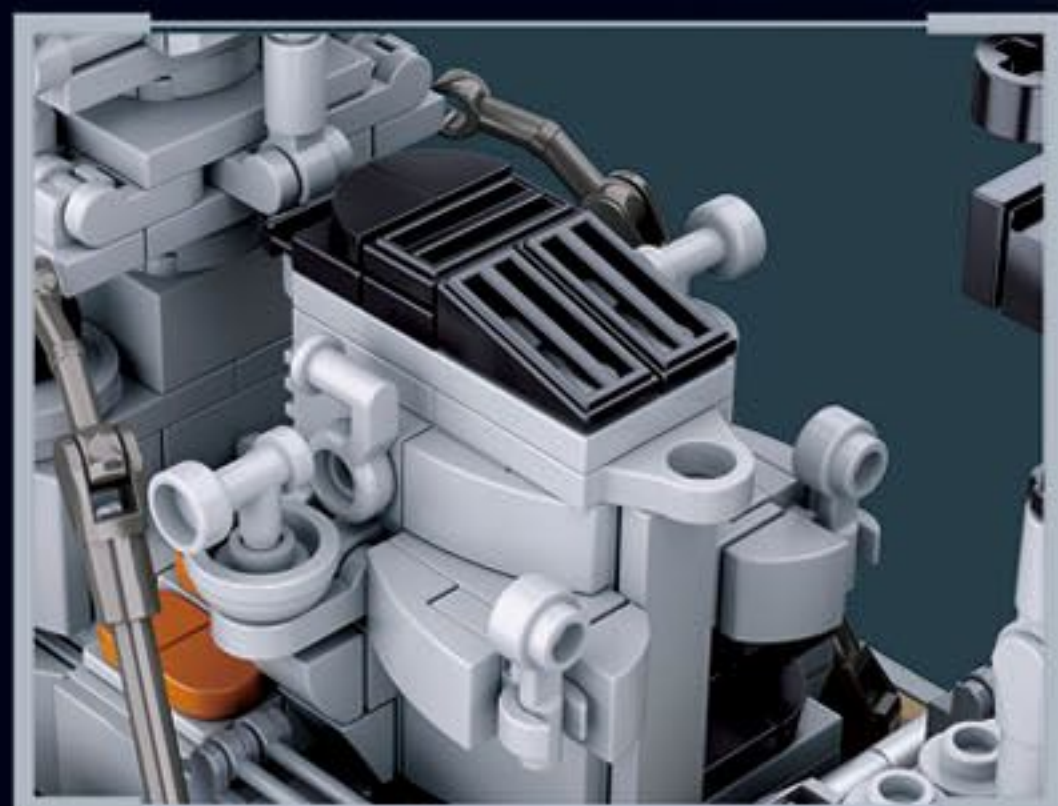

Sluban

ModelBricks

KMS

BISMARCK BATTLESHIP

108MM
226MM
752MM

1:350

KMS

BISMARCK BATTLESHIP

KMS

TIRPITZ BATTLESHIP

中文包装

English package

Упаковка на
русском языке

10-18

2022 WINTER

M38-B1102
BISMARCK BATTLESHIP
80.5X38X9 (CM)
1849PCS