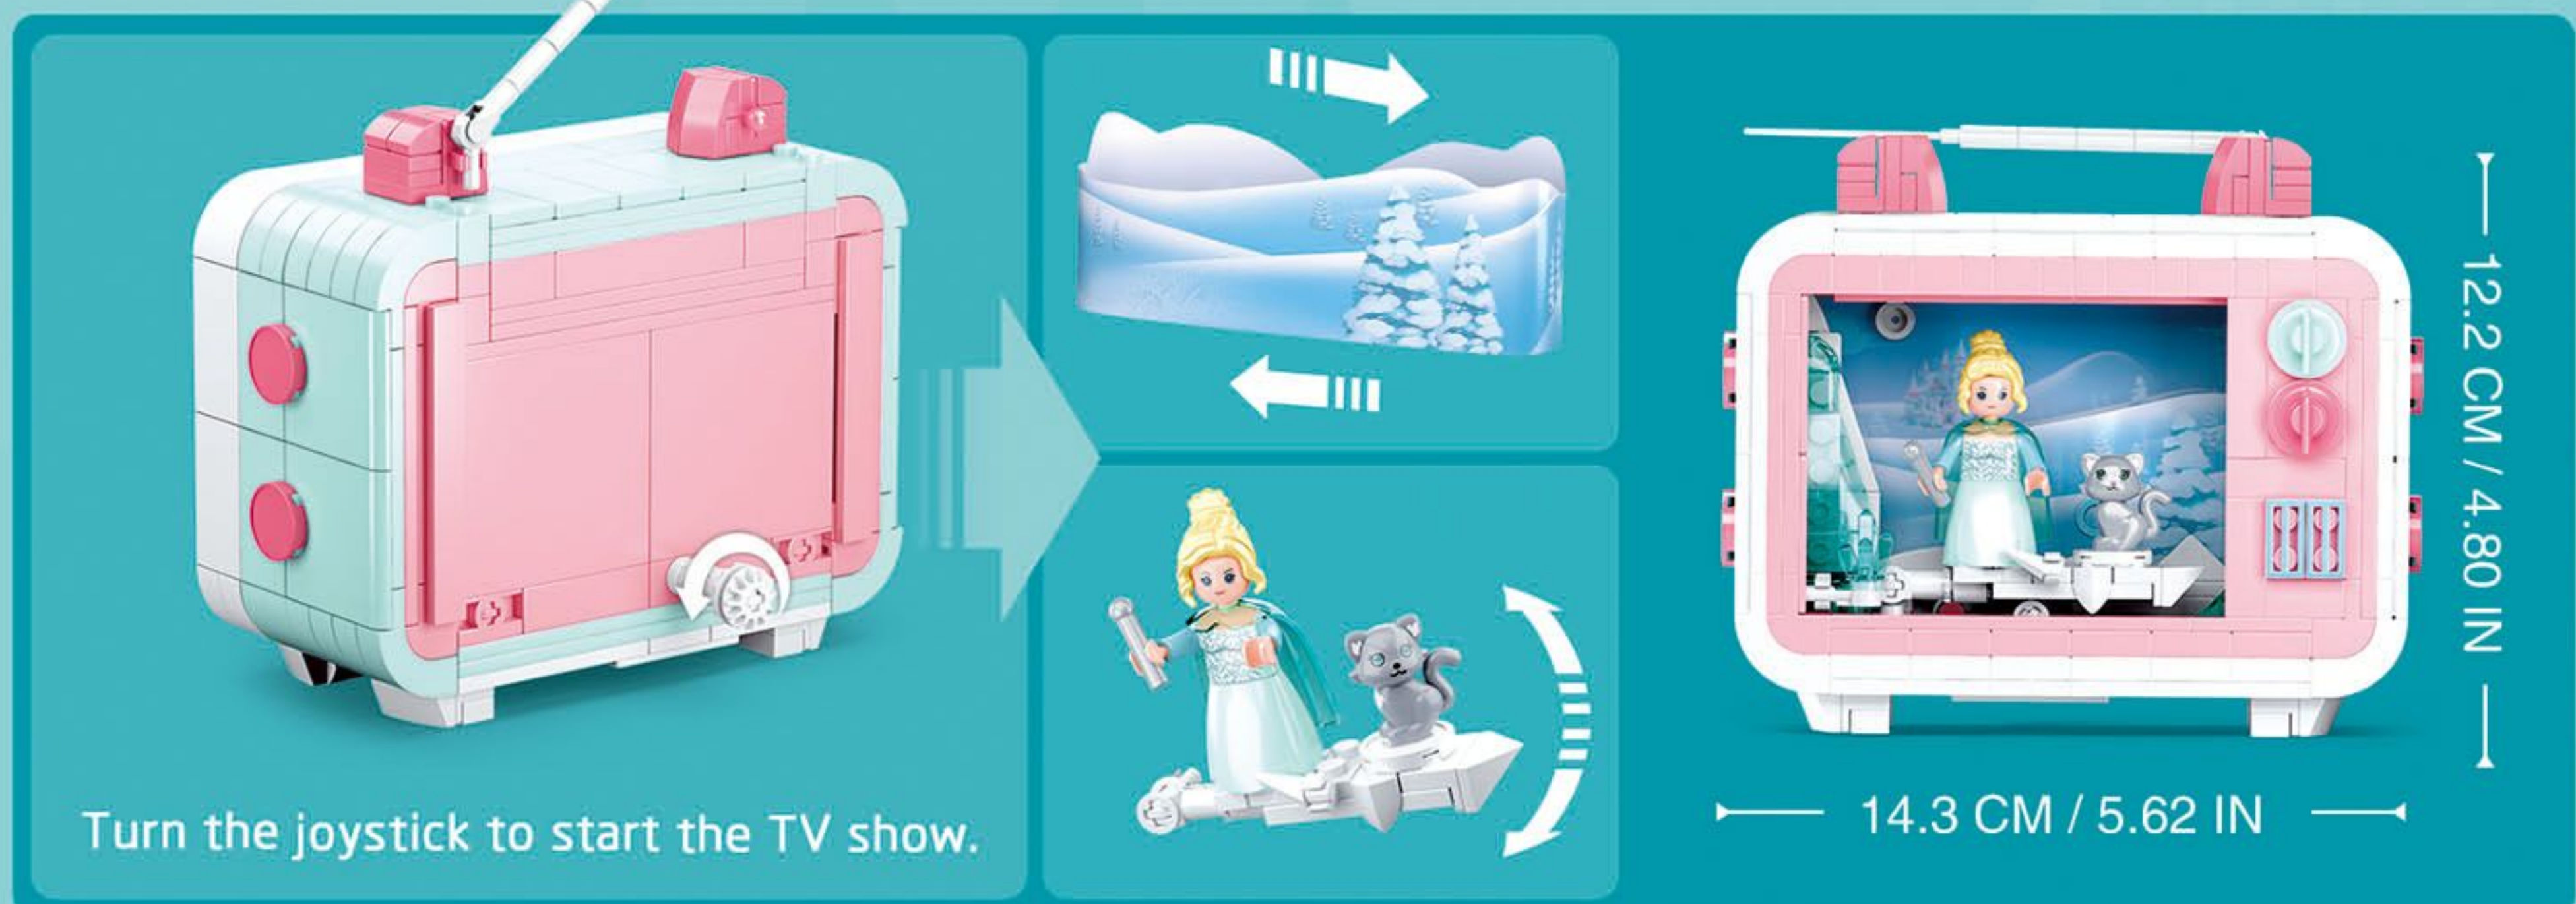

Frozen Princess & Blue Cat

中文包装

English package

Упаковка на русском языке

8+

2022 WINTER

Frozen Princess' s TV

M38-B1103  
FROZEN PRINCESS'S TV  
22X12X24 (CM)  
400PCS