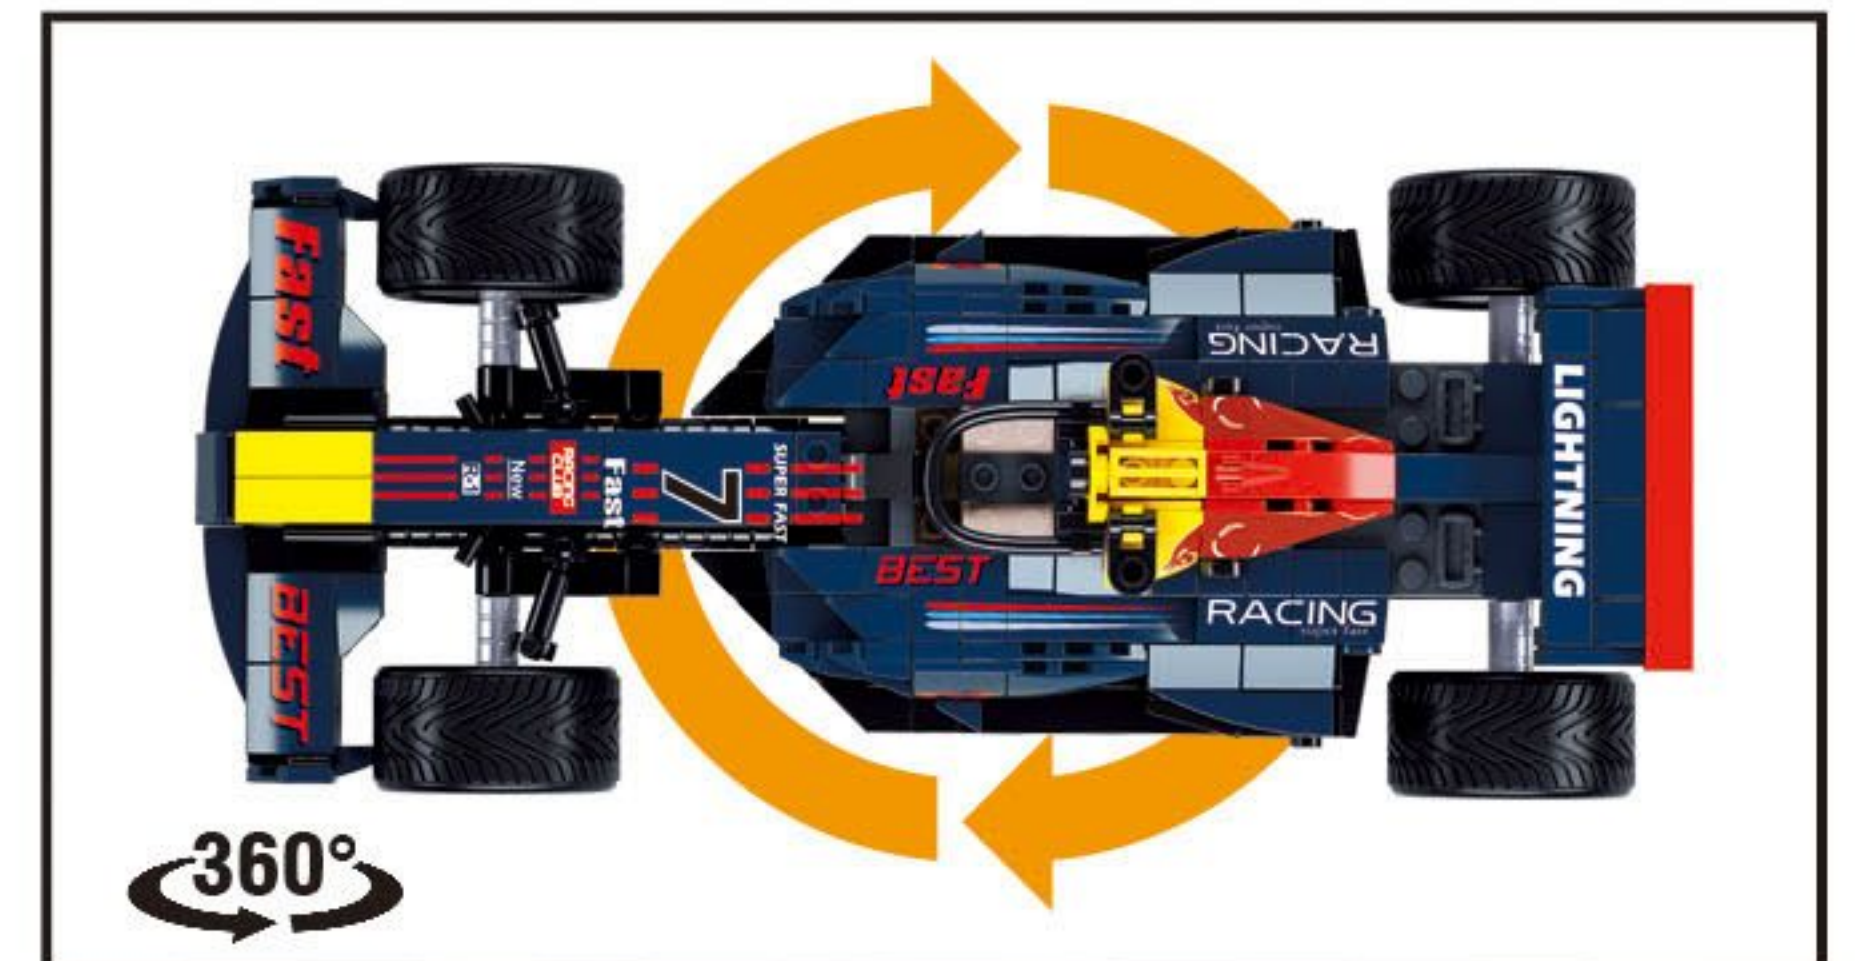

M38-B1023
F1 RC
38X28.5X10 (CM)
Approx. 413PCS

中文包装

English package

Упаковка на
русском языке

8+

2022
WINTER