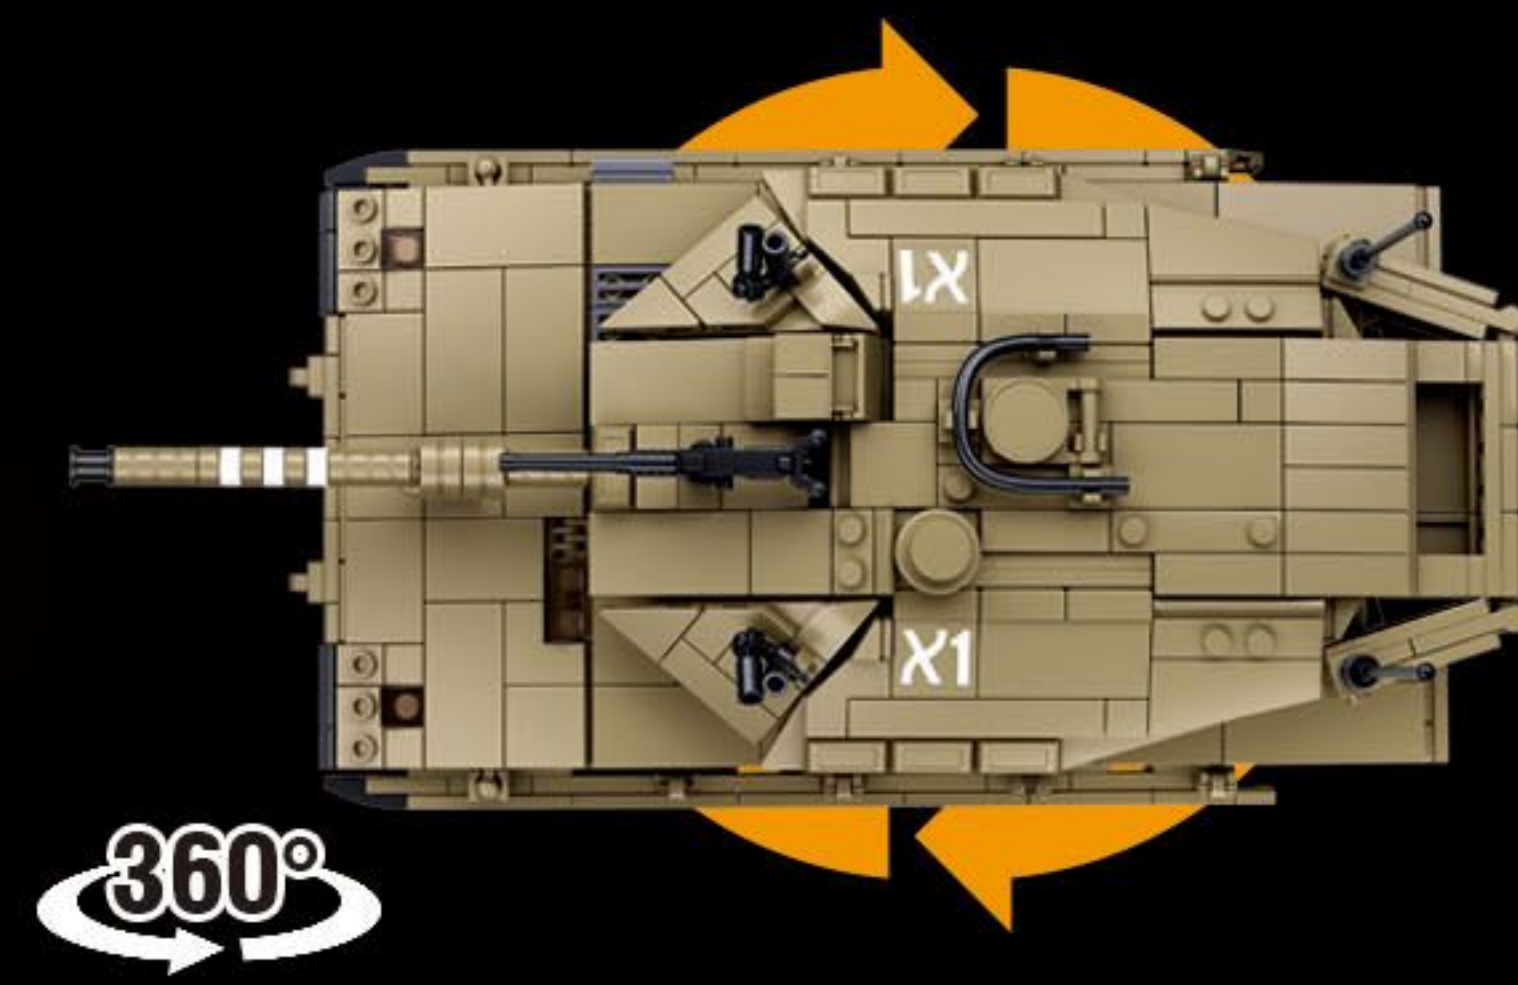

Sluban

POWER BRICKS

2.4G RC

中文包装

English package

Упаковка на русском языке

10+

2022 WINTER

M38-B1022
MK4 RC TANK
42.5X38X12.4 (CM)
Approx. 891PCS