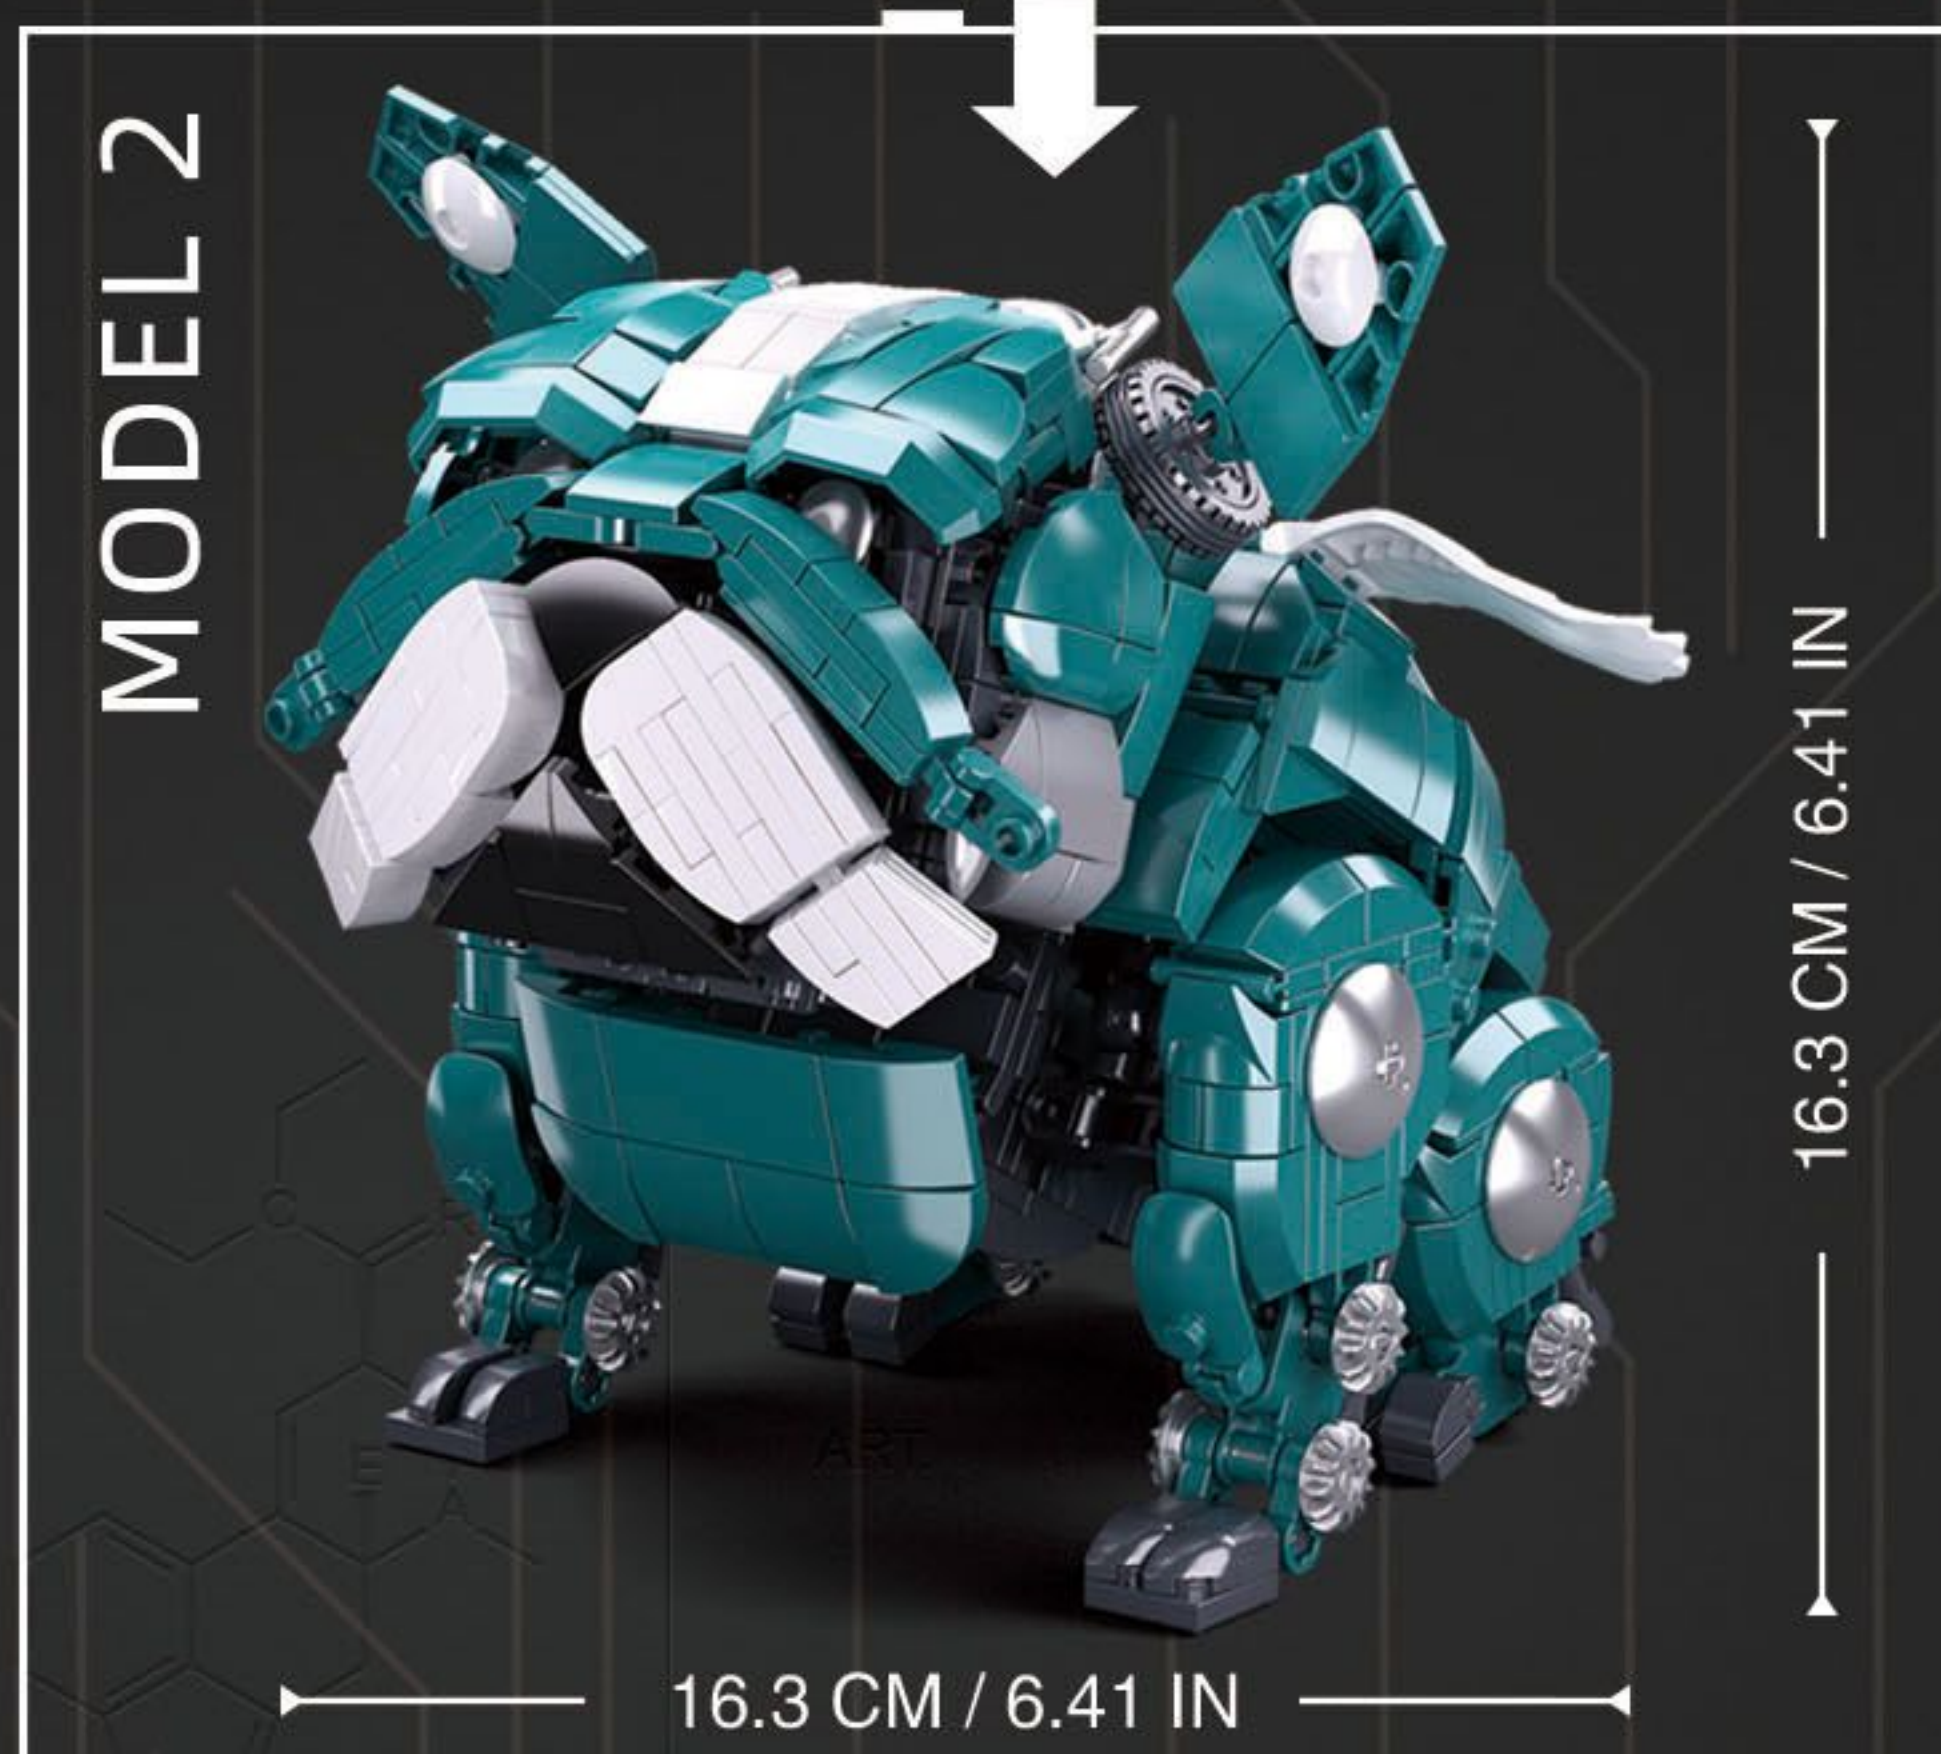

Sluban

PLEYERID

B1112A

MODEL 1

ACCESSORY

MODEL 2

中文包装

English package

Упаковка на
русском языке

14+

2022 WINTER

M38-B1112A
MECHANICAL BULLDOG
30X30X16 (CM)
890PCS