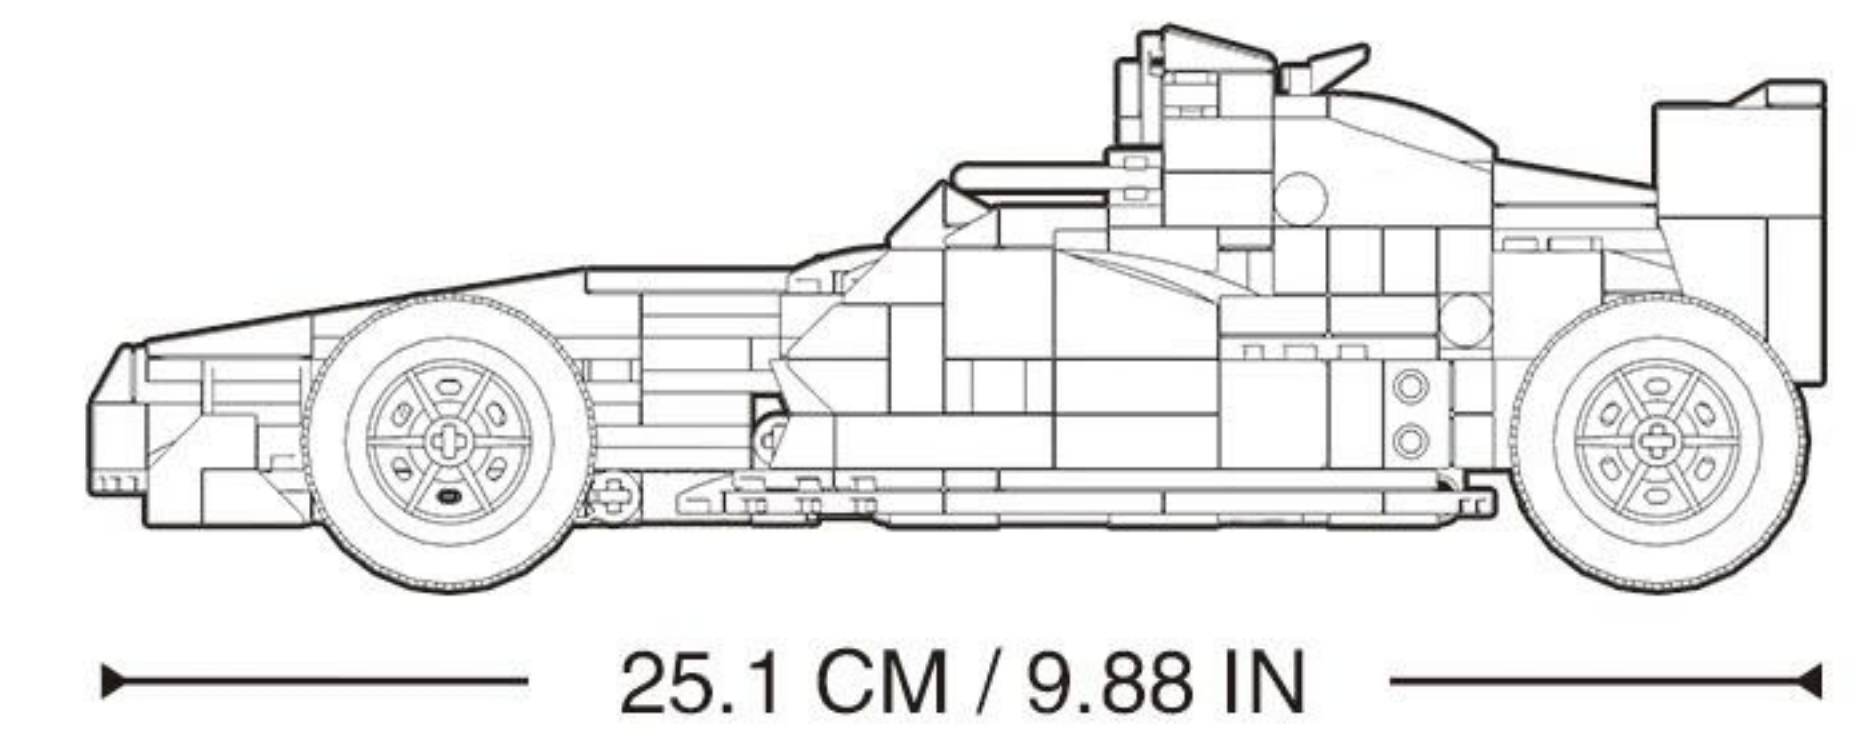

M38-B1023
F1 RC
38X28.5X10 (CM)
Approx. 413PCS

中文包装

English package

Упаковка на
русском языке

8+

2022
WINTER