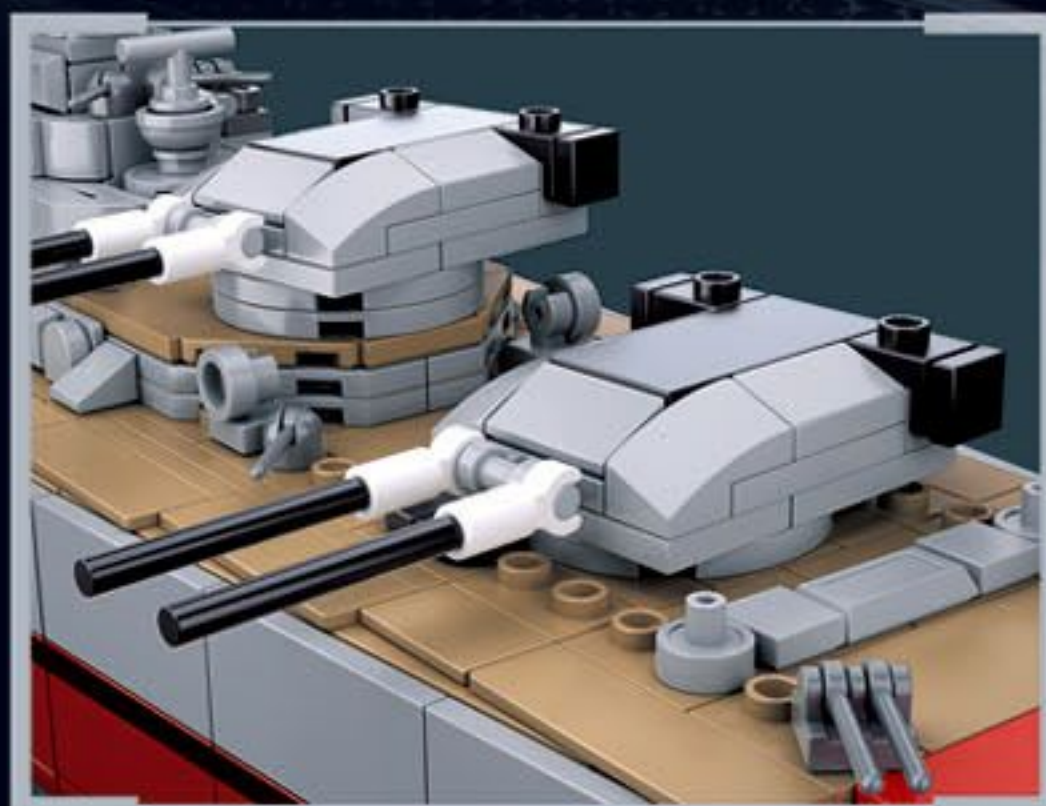

Sluban

ModelBricks

KMS

BISMARCK BATTLESHIP

108MM
226MM
752MM

1:350

KMS

BISMARCK BATTLESHIP

KMS

TIRPITZ BATTLESHIP

中文包装

English package

Упаковка на
русском языке

10-18

2022 WINTER

M38-B1102
BISMARCK BATTLESHIP
80.5X38X9 (CM)
1849PCS