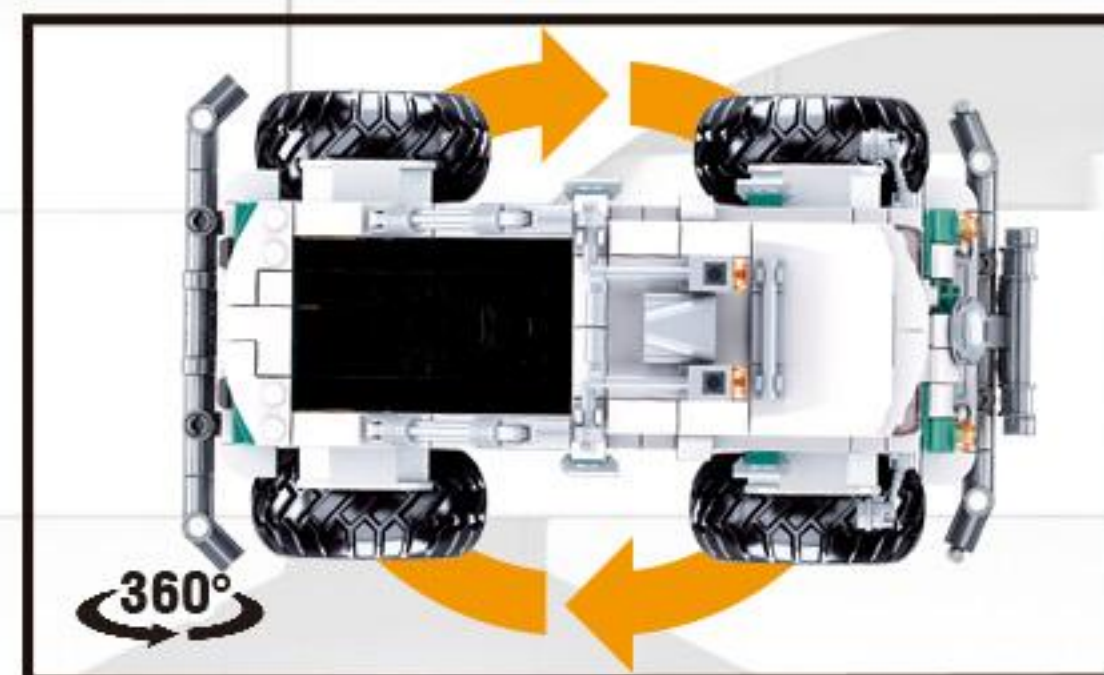

128L X 40.5W X 41.3L (MM)
POWER CONTROL
MODULE

RC
RADIO CONTROL
2.4G

中文包装

English package

Упаковка на
русском языке

8+

2022
SPRING

M38-B1020
T2大脚遥控车
R/C T2 TRUCK
38X28.5X10 (CM)
397 PCS