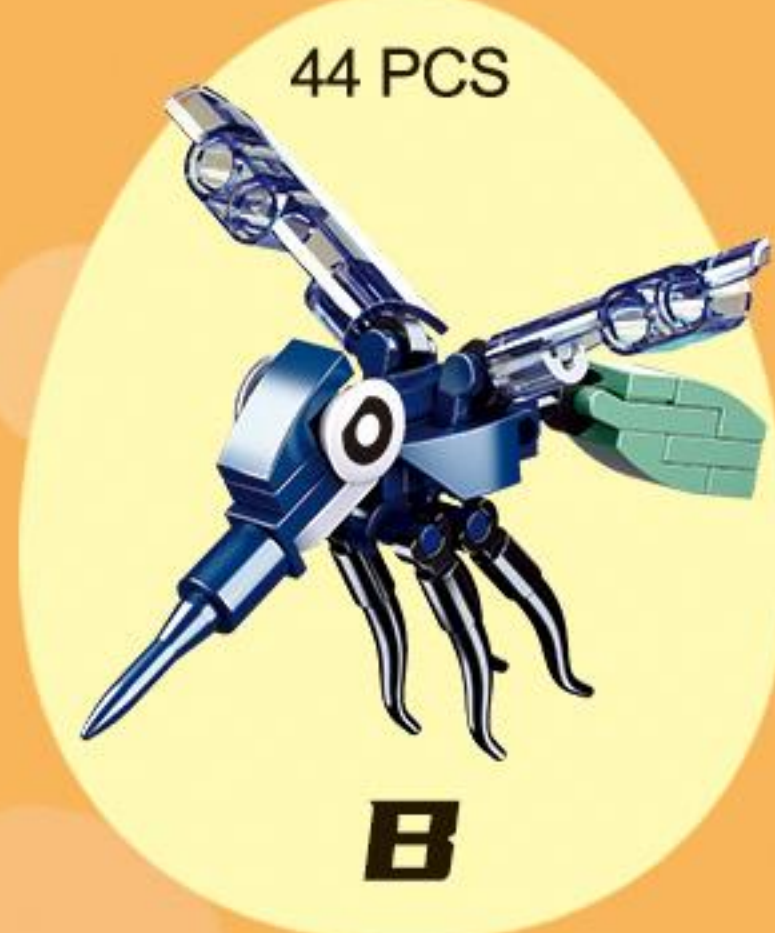

EGGSHELL CAN BE THE BASE