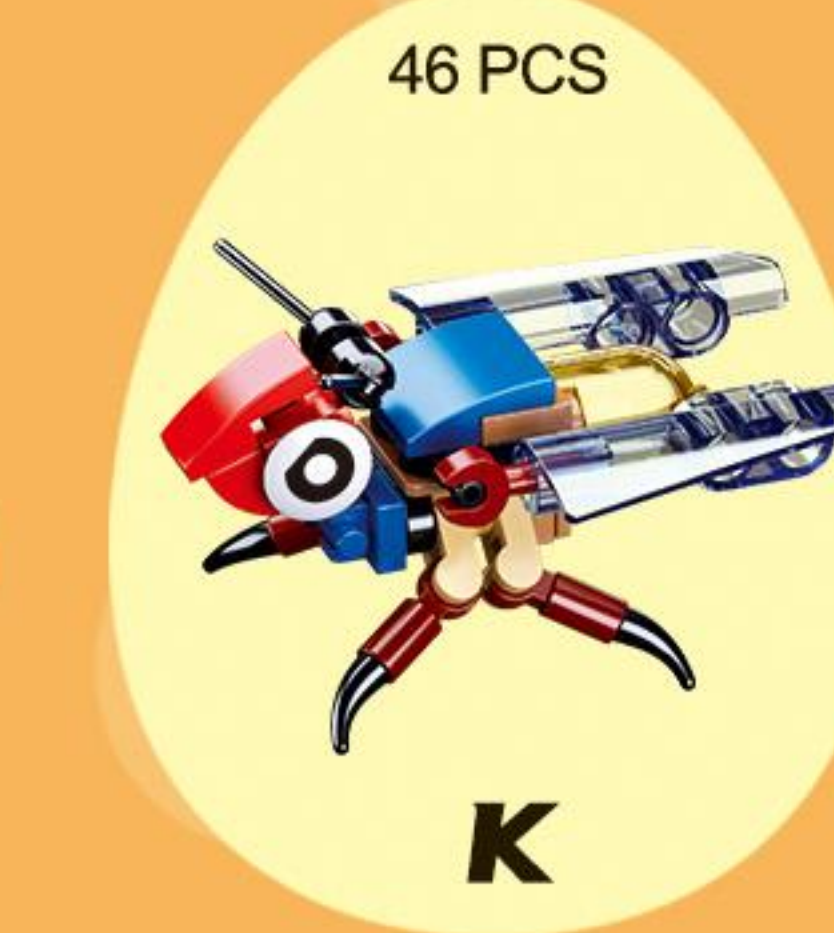

EGGSHELL CAN BE THE BASE