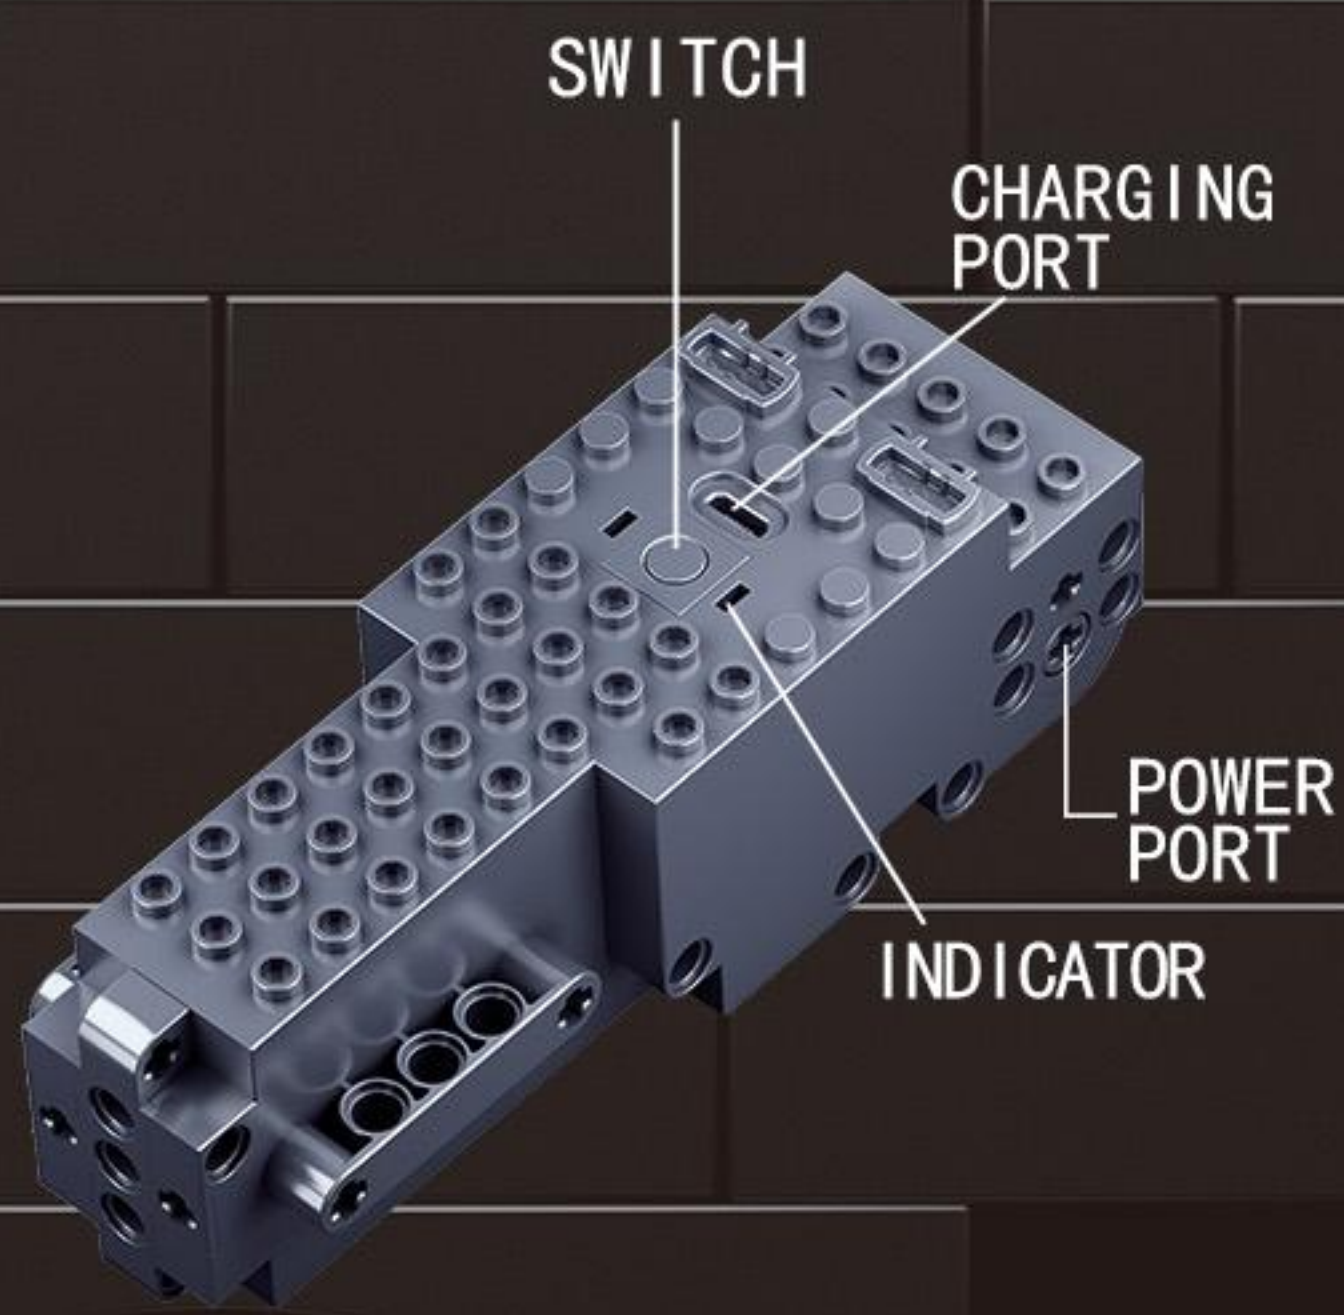

# CATALOG

Sluban

POWER BRICKS

POWER SYSTEM

128L X 40.5W X 41.3L (MM)  
POWER CONTROL  
MODULE

RC  
RADIO CONTROL  
2.4G

中文包装

English package