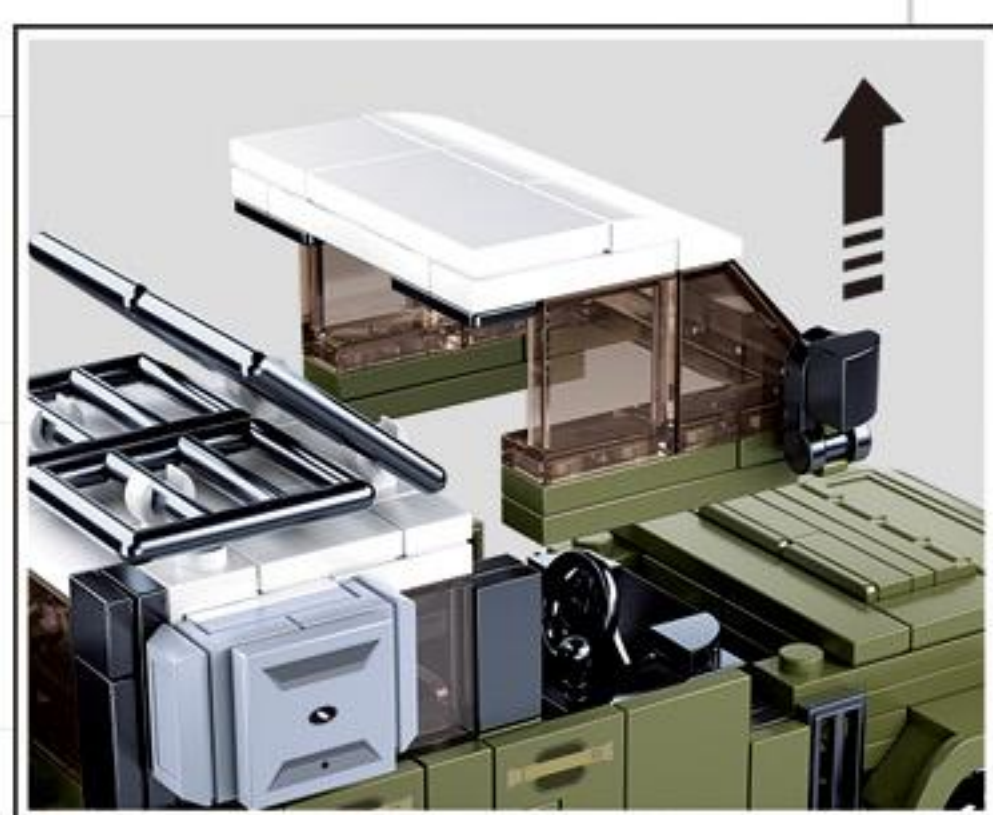

# ModelBricks

81MM  
159MM  
85MM

M38-B1015

TANK SUV

38X23.7X6.7 (CM)

317PCS

81MM  
155MM  
124MM

M38-B1013