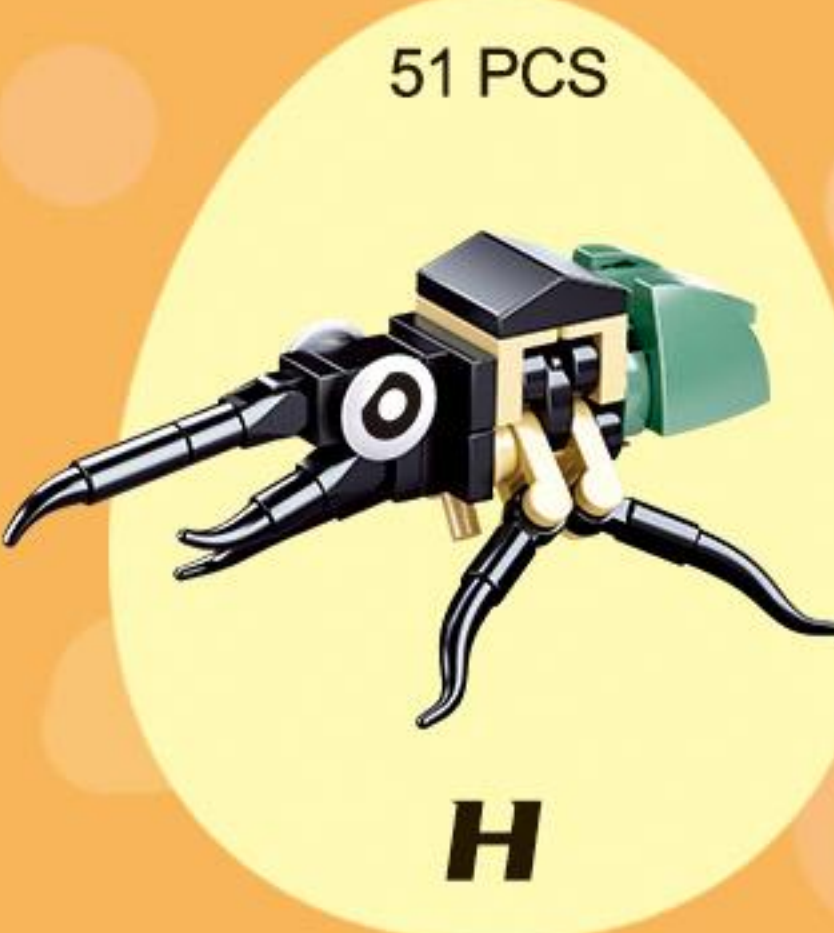

EGGSHELL CAN BE THE BASE