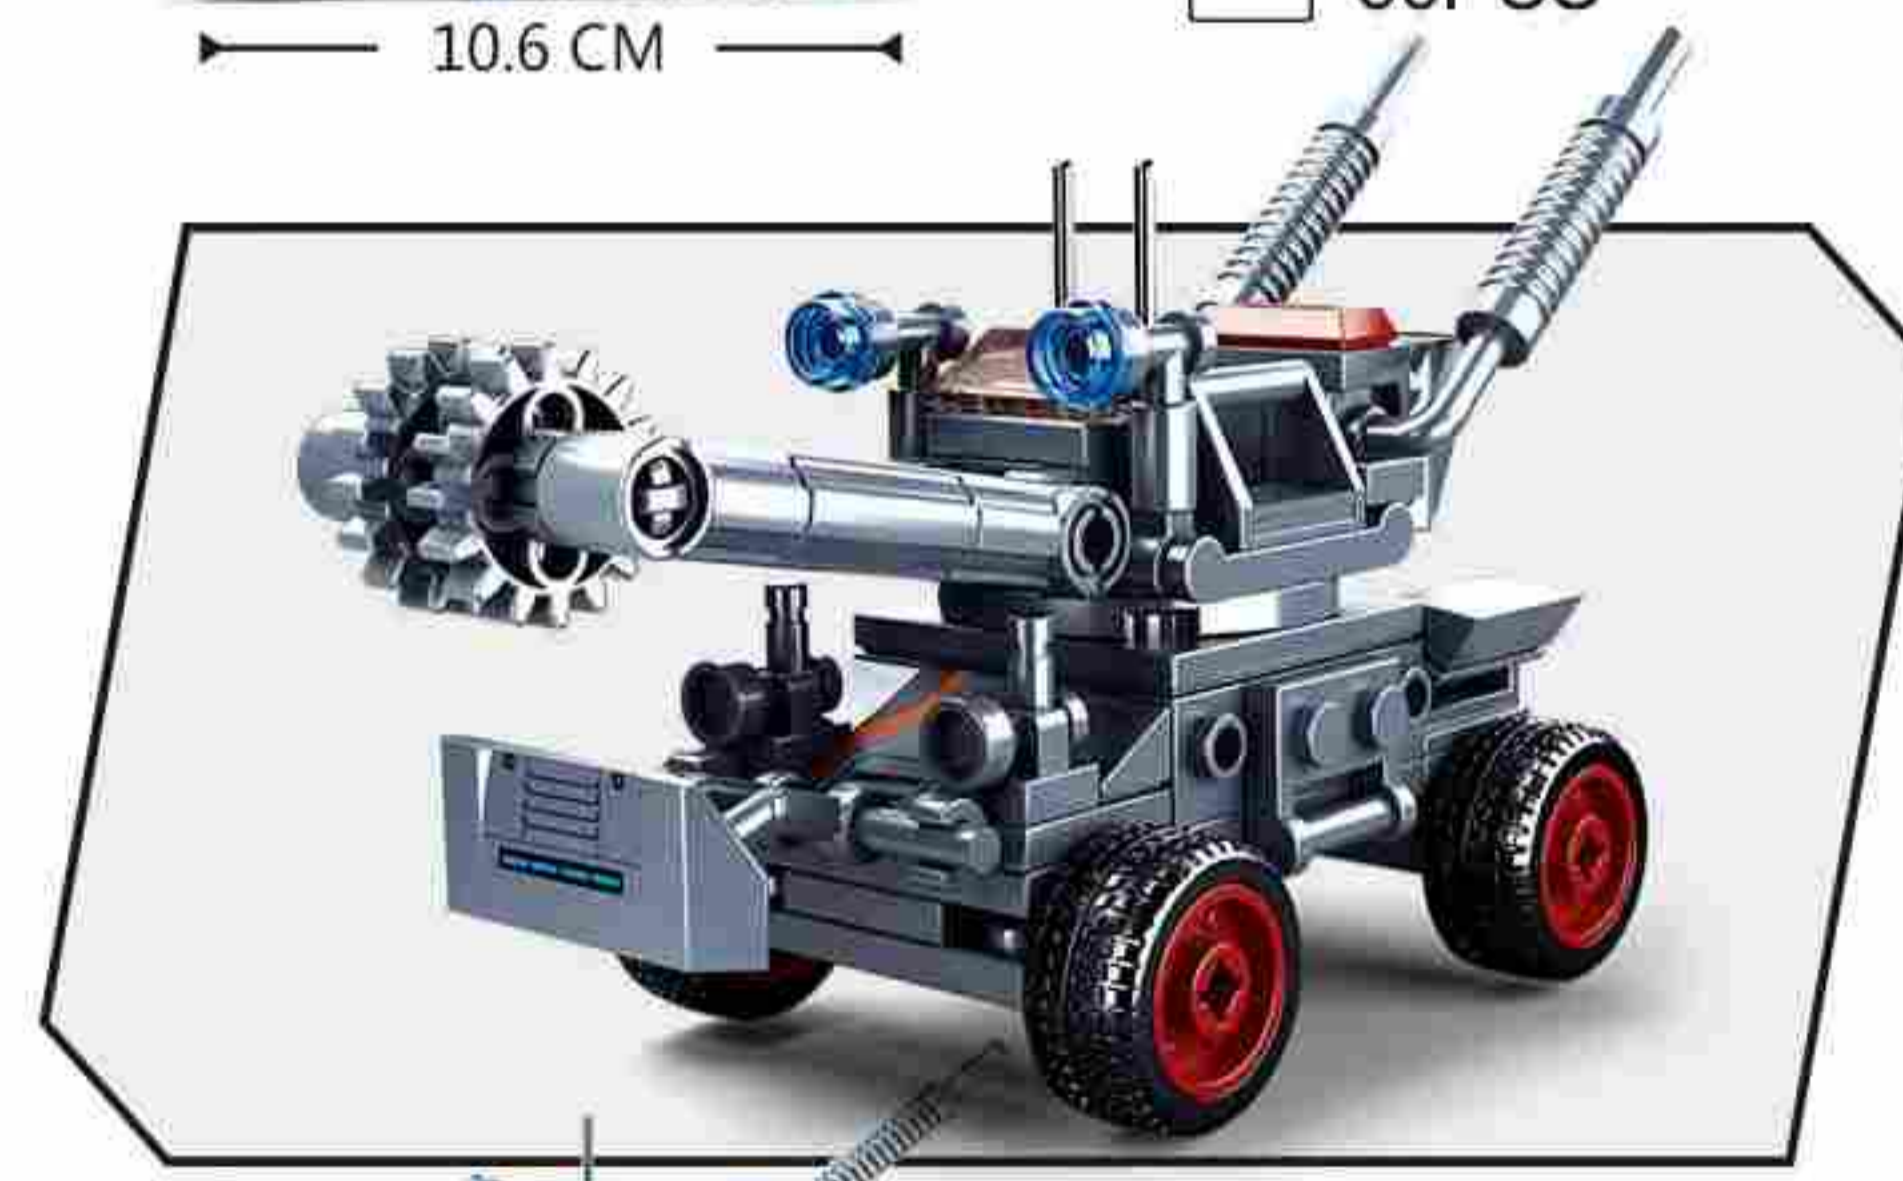

# SPACE WAR

6in1

M38-B0927  
运载指挥车  
COMMAND VEHICLE  
47.5X33X6.7 (CM)  
557PCS

M38-B0926A  
镇暴清障车  
ANTI RIOT VEHICLE  
90PCS  
10.6 CM

M38-B0926B  
先锋巡逻车  
PATROL CAR  
78PCS  
9 CM

M38-B0926C  
特警水炮车  
WATER GUN VEHICLE  
93PCS  
7.7 CM