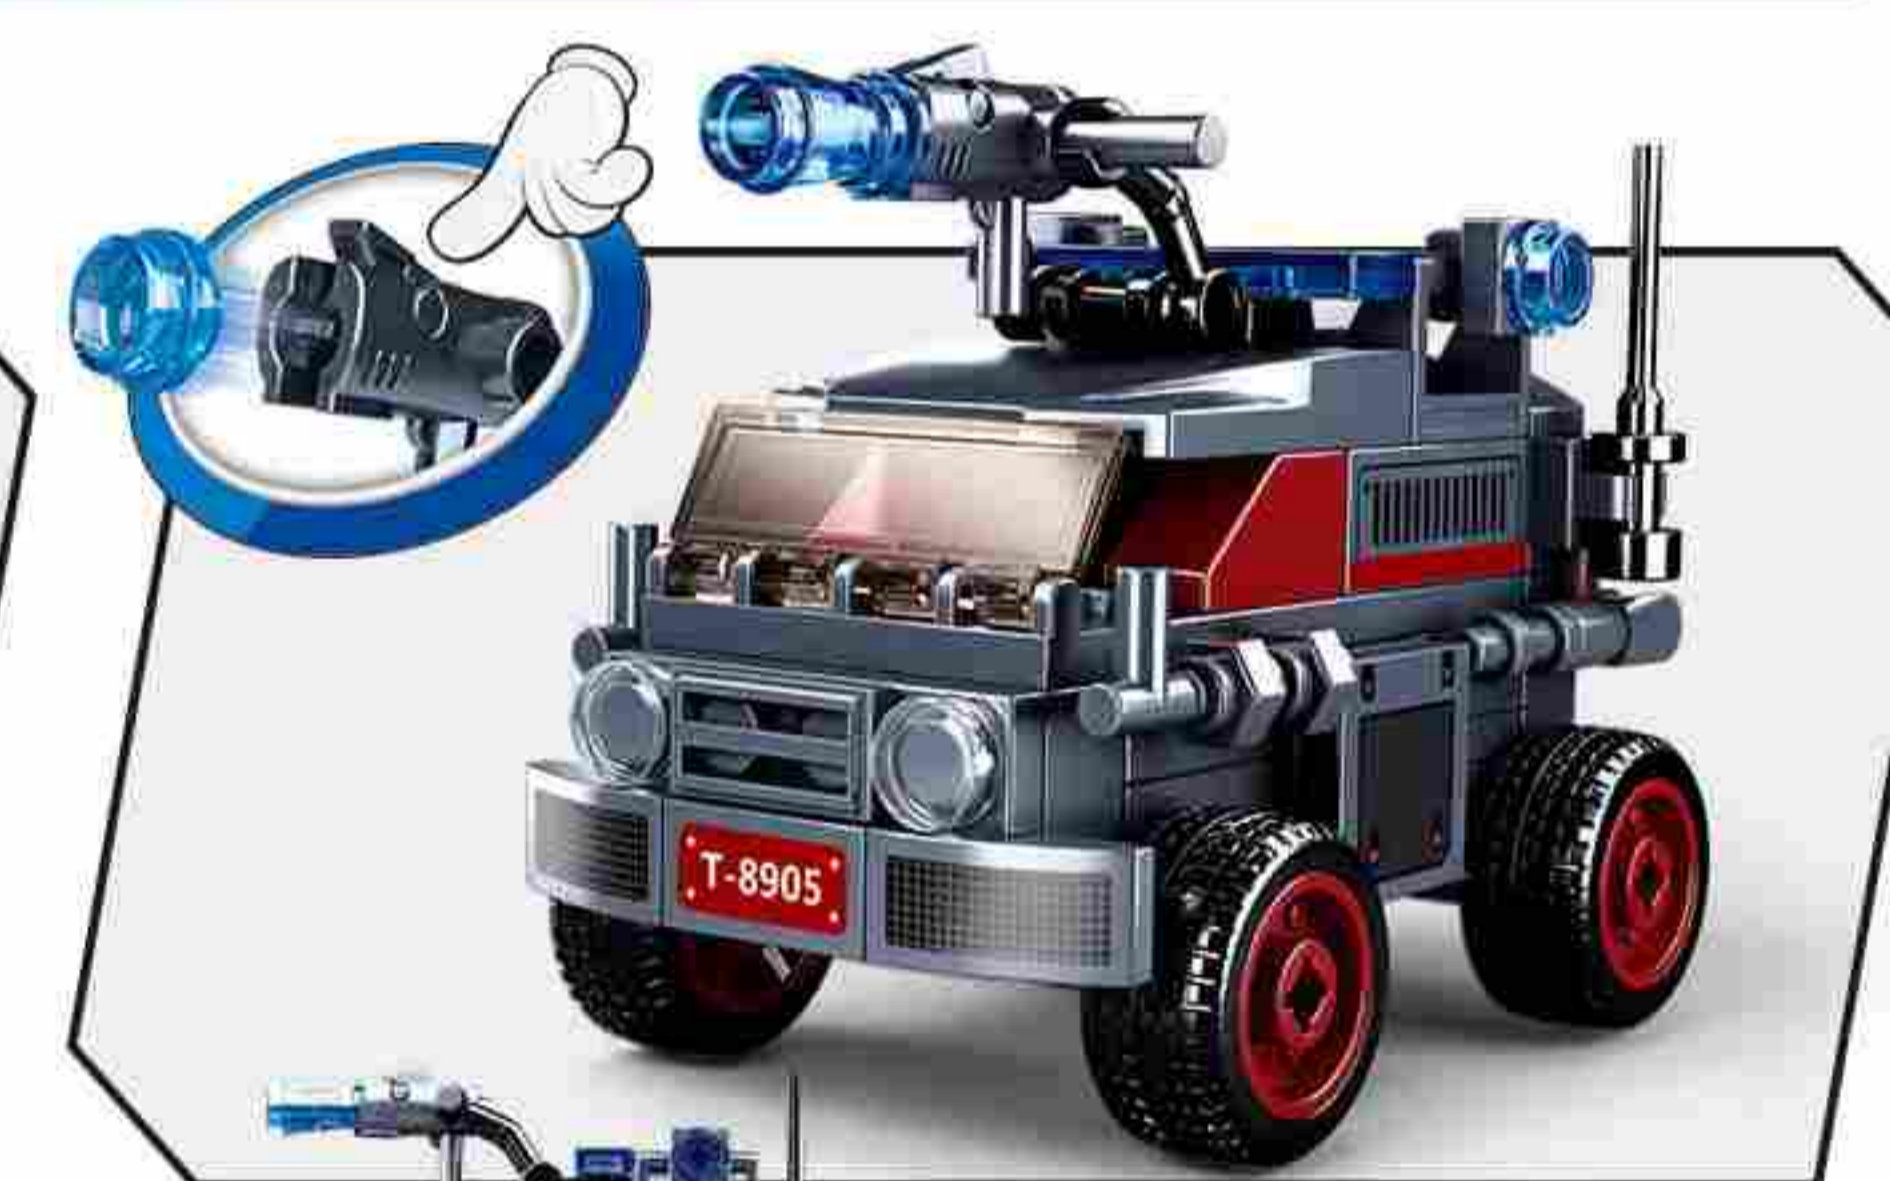

# SPACE WAR

6in1

M38-B0927  
运载指挥车  
COMMAND VEHICLE  
47.5X33X6.7 (CM)  
557PCS

M38-B0926A  
镇暴清障车  
ANTI RIOT VEHICLE  
90PCS  
10.6 CM

M38-B0926B  
先锋巡逻车  
PATROL CAR  
78PCS  
9 CM

M38-B0926C  
特警水炮车  
WATER GUN VEHICLE  
93PCS  
7.7 CM