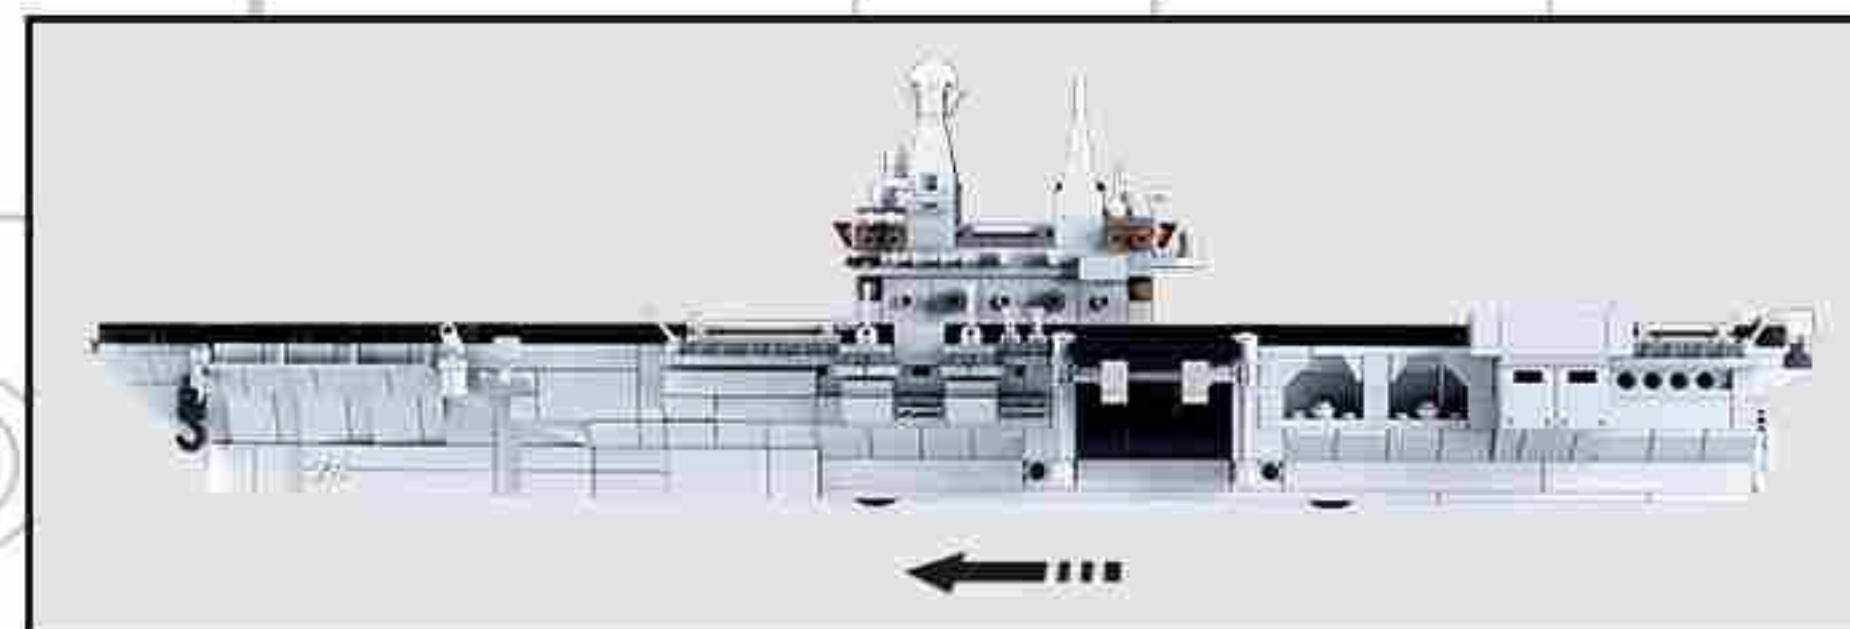

Century Youyi Toys enjoys sharing the happiness of playing with Sluban building blocks worldwide.

Sluban

ModelBricks

1:450

M38-B0698
002型航空母舰
AGE: 10-16Y
80.5X38X9 (CM)
1636PCS

M38-B0699
075型两栖攻击舰
AGE: 8-16Y
76X38X9 (CM)
1088PCS