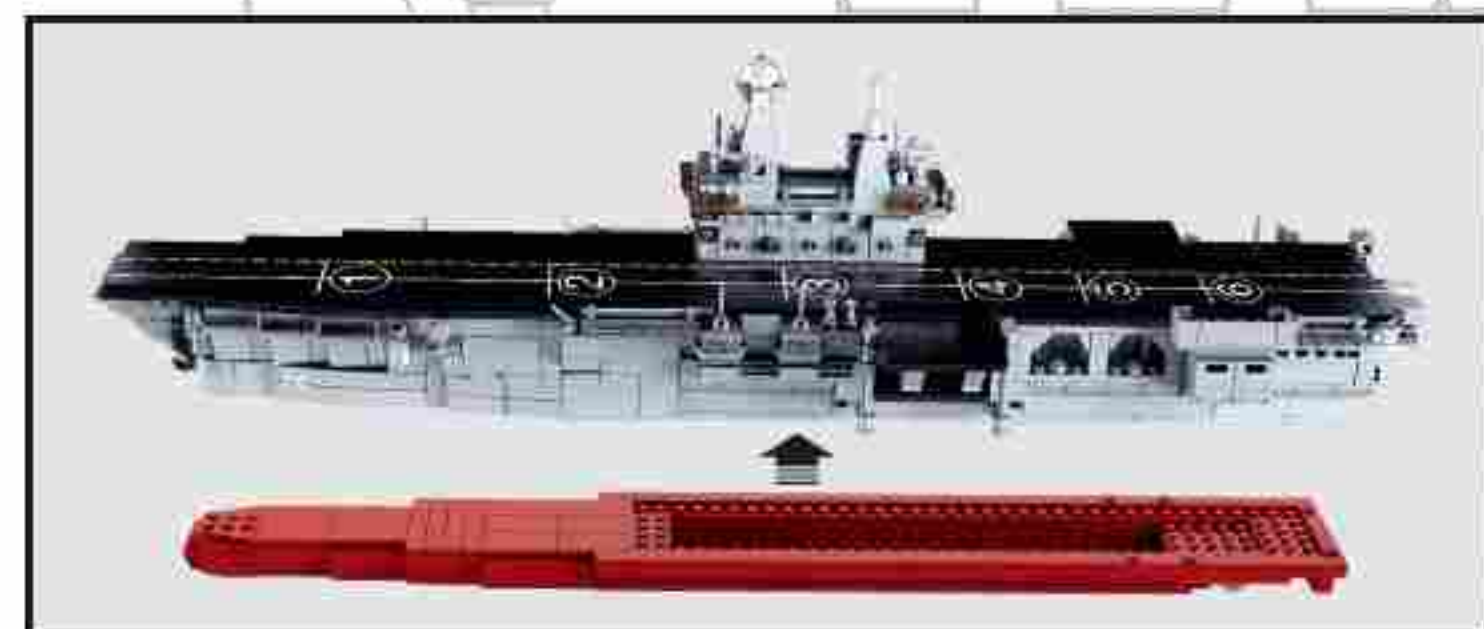

Century Youyi Toys enjoys sharing the happiness of playing with Sluban building blocks worldwide.

Sluban

ModelBricks

1:450

M38-B0698
002型航空母舰
AGE: 10-16Y
80.5X38X9 (CM)
1636PCS

M38-B0699
075型两栖攻击舰
AGE: 8-16Y
76X38X9 (CM)
1088PCS