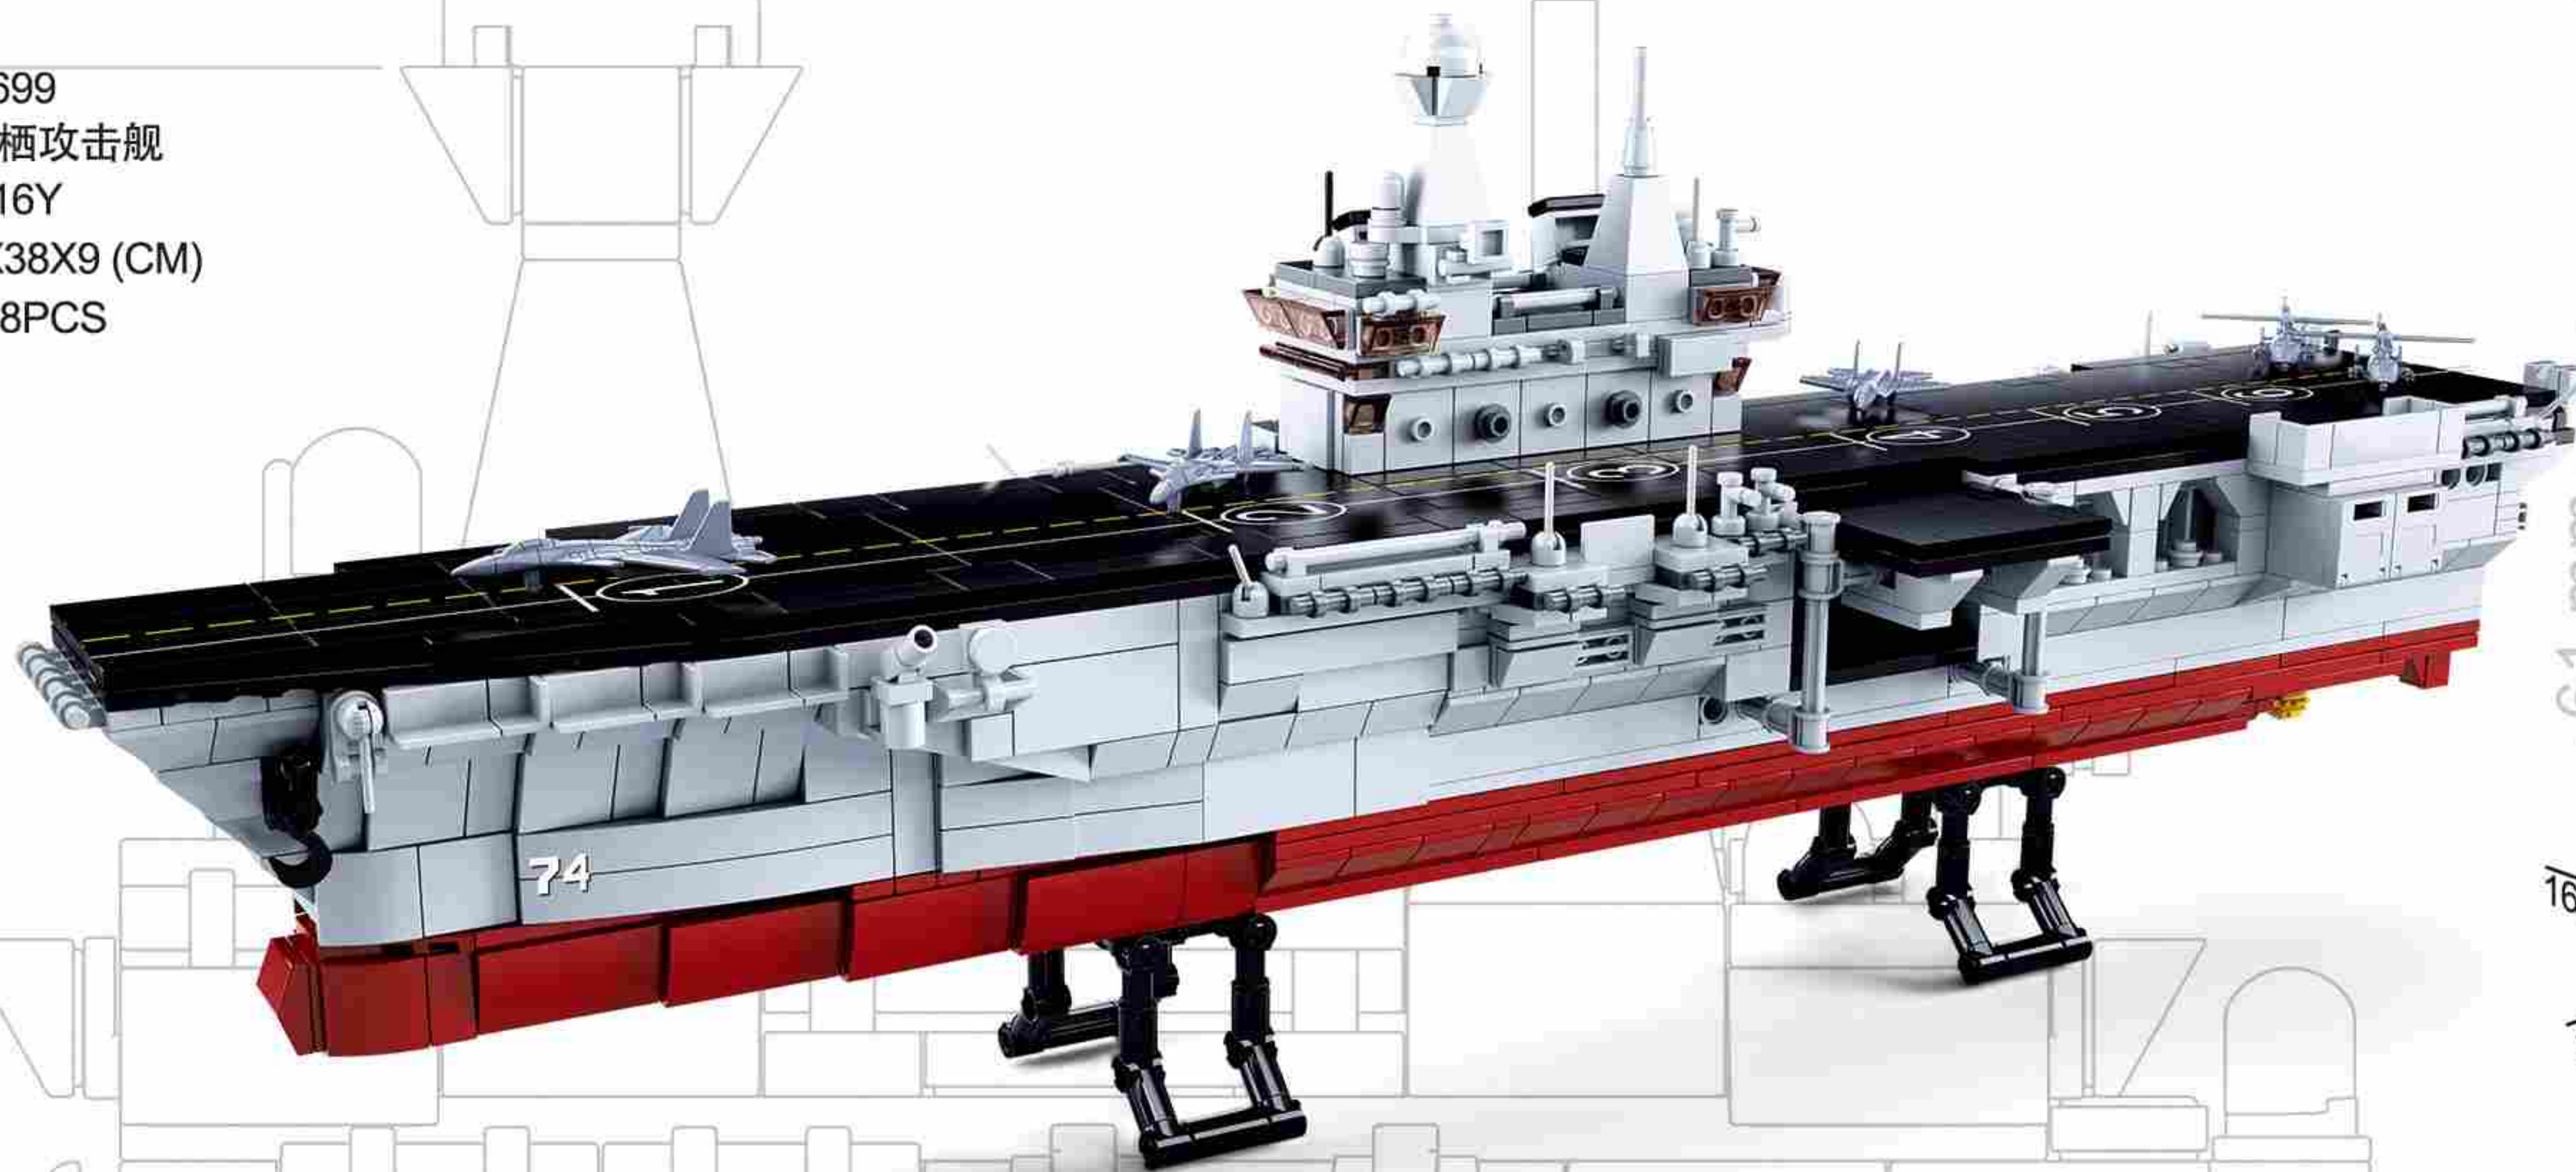

Century Youyi Toys enjoys sharing the happiness of playing with Sluban building blocks worldwide.

Sluban

ModelBricks

1:450

M38-B0698
002型航空母舰
AGE: 10-16Y
80.5X38X9 (CM)
1636PCS

M38-B0699
075型两栖攻击舰
AGE: 8-16Y
76X38X9 (CM)
1088PCS