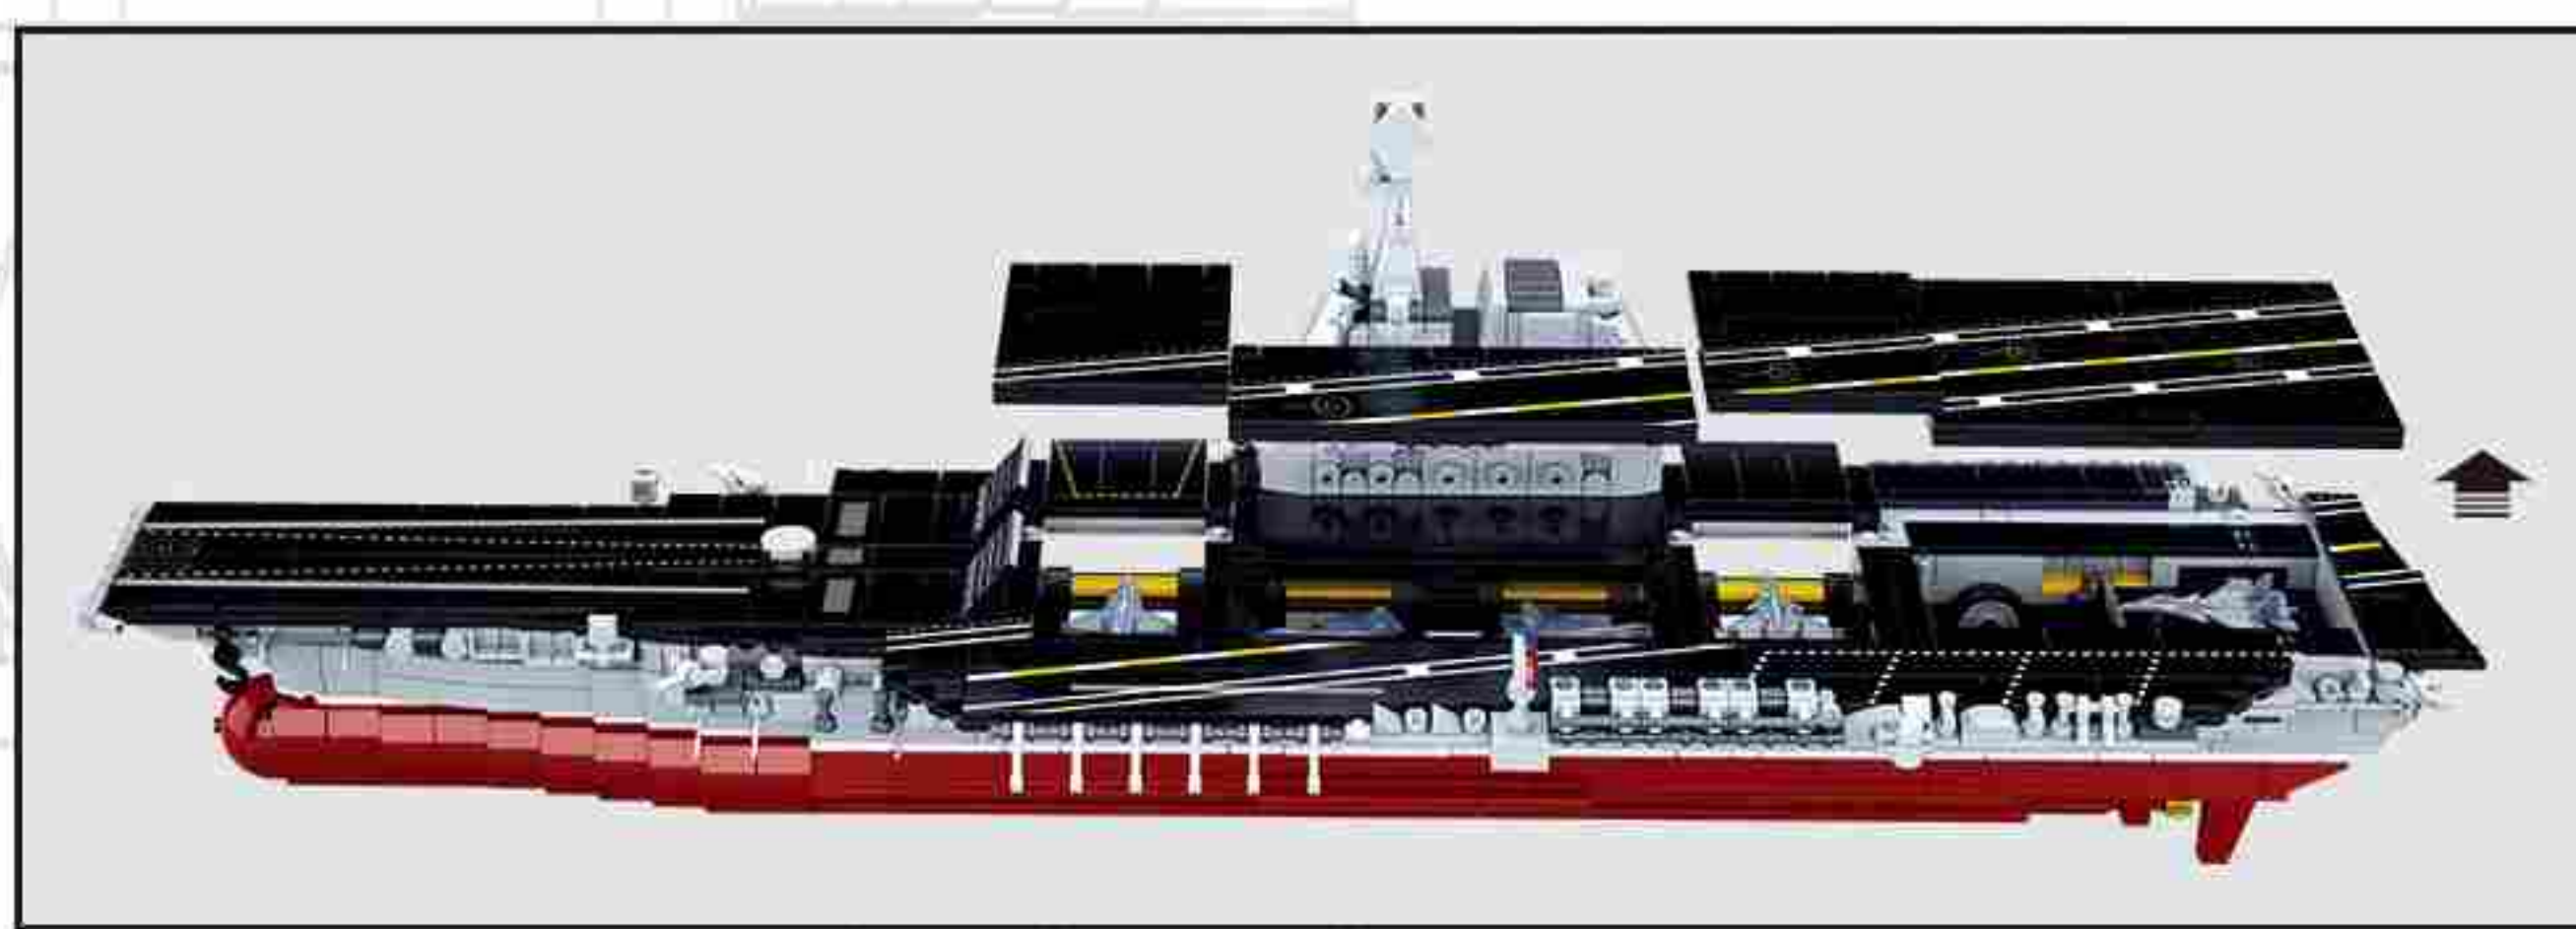

Century Youyi Toys enjoys sharing the happiness of playing with Sluban building blocks worldwide.

Sluban

ModelBricks

1:450

M38-B0698
002型航空母舰
AGE: 10-16Y
80.5X38X9 (CM)
1636PCS

M38-B0699
075型两栖攻击舰
AGE: 8-16Y
76X38X9 (CM)
1088PCS