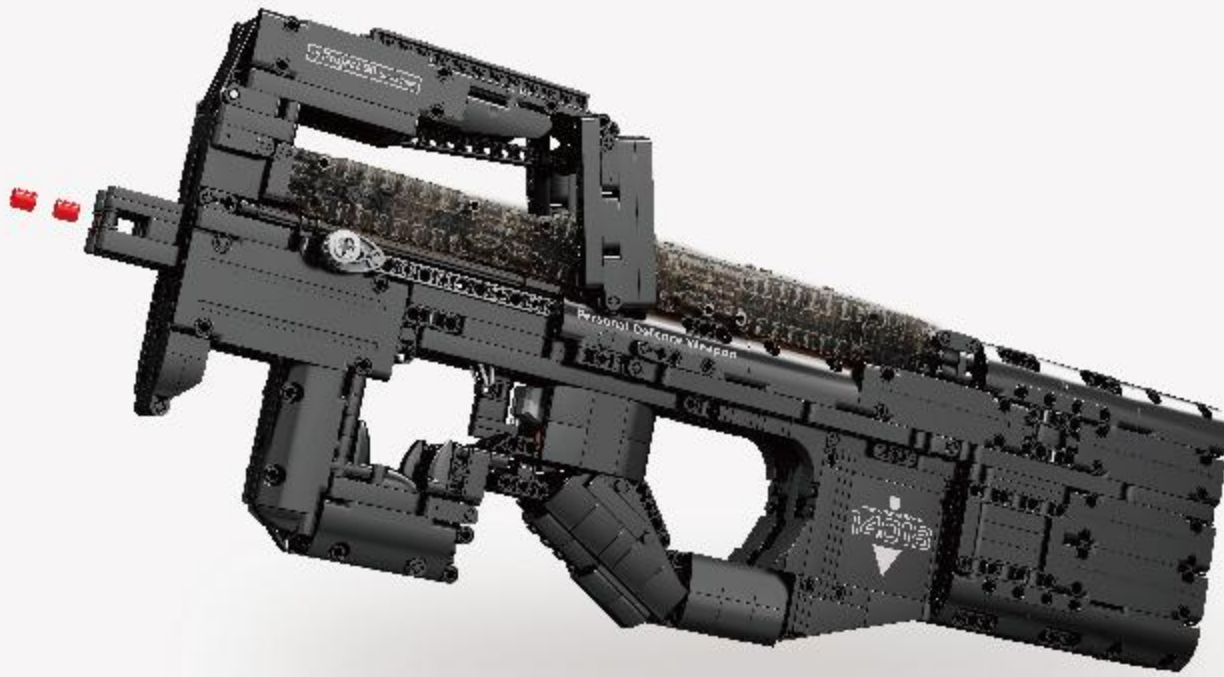

01

14018

8+ Ages/Edades

1369+ Pcs/Pza

Name: P90 SUBMACHINE GUN

Carton Size: 34.5X24X10.5CM

02

14019

14+ Ages/Edades

1680+ Pcs/Pza

Name: AUTO ASSAULT-12

Carton Size: 41.5X29.5X9CM