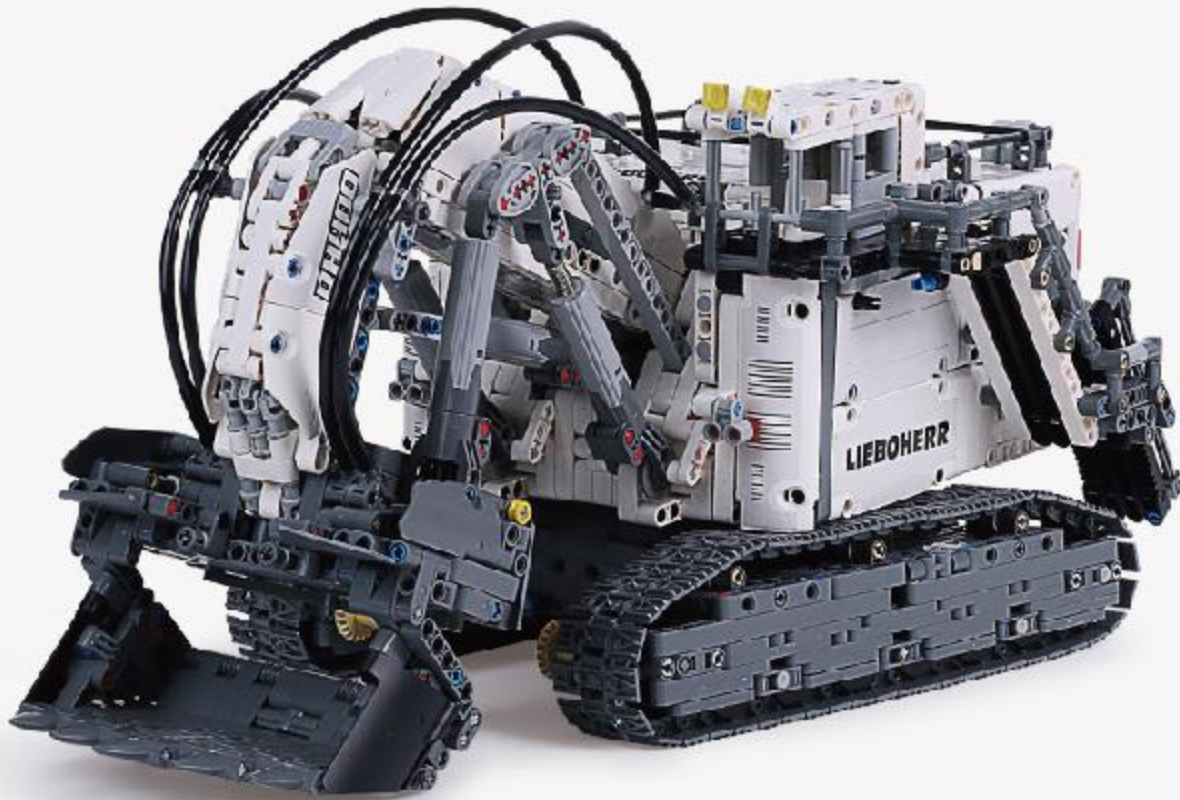

01

13130

8+ Ages/Edades

4062+ Pcs/Pza

Name: EXCAVATOR

Carton Size: 62X13X44.5cm

02

13139

8+ Ages/Edades

4166+ Pcs/Pza

Name: WING BODY TRUCK

Carton Size: 50X13X40cm