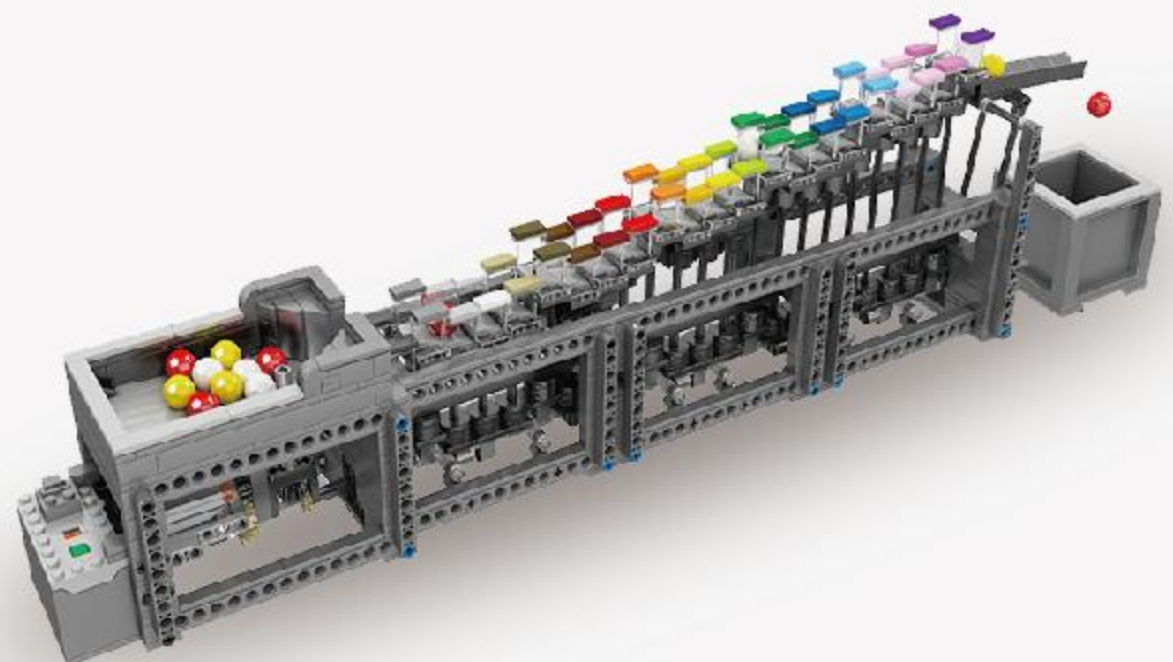

02

26004

14+ Ages/Edades

1038+ Pcs/Pza

Name: RAINBOW STEPPER

Carton Size: 40X28X9cm