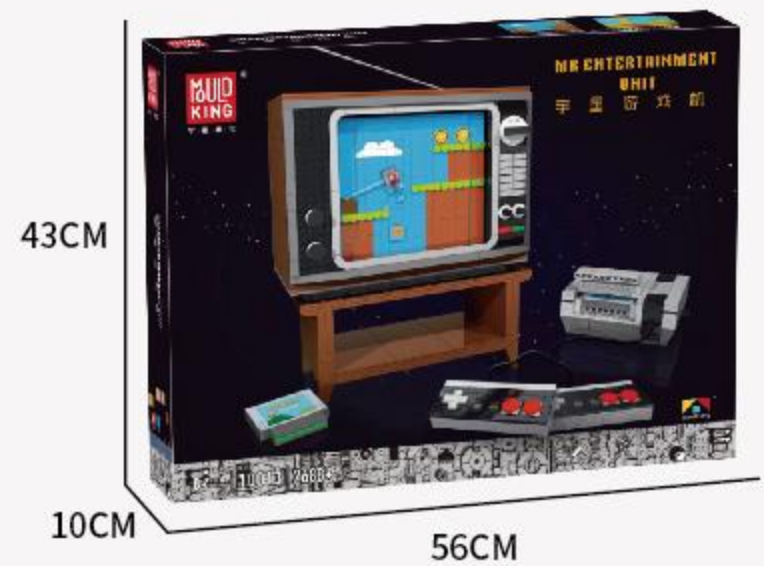

01

10015

8+ Ages/Edades

1318+ Pcs/Pza

Name: SANTA CIAUS

Carton Size: 50X7.2X35cm

02

16011

8+ Ages/Edades

3693+ Pcs/Pza

Name: CHRISTMAS COTTAGE

Carton Size: 56X10X43cm

01

10013

8+ Ages/Edades

2688+ Pcs/Pza

Name: MK ENTERTAINMENT UNIT

Carton Size: 56X10X43cm

02

10032

14+ Ages/Edades

2139 + Pcs/Pza

Name: RETRO TYPEWRITER

Carton Size: 48X32X10CM