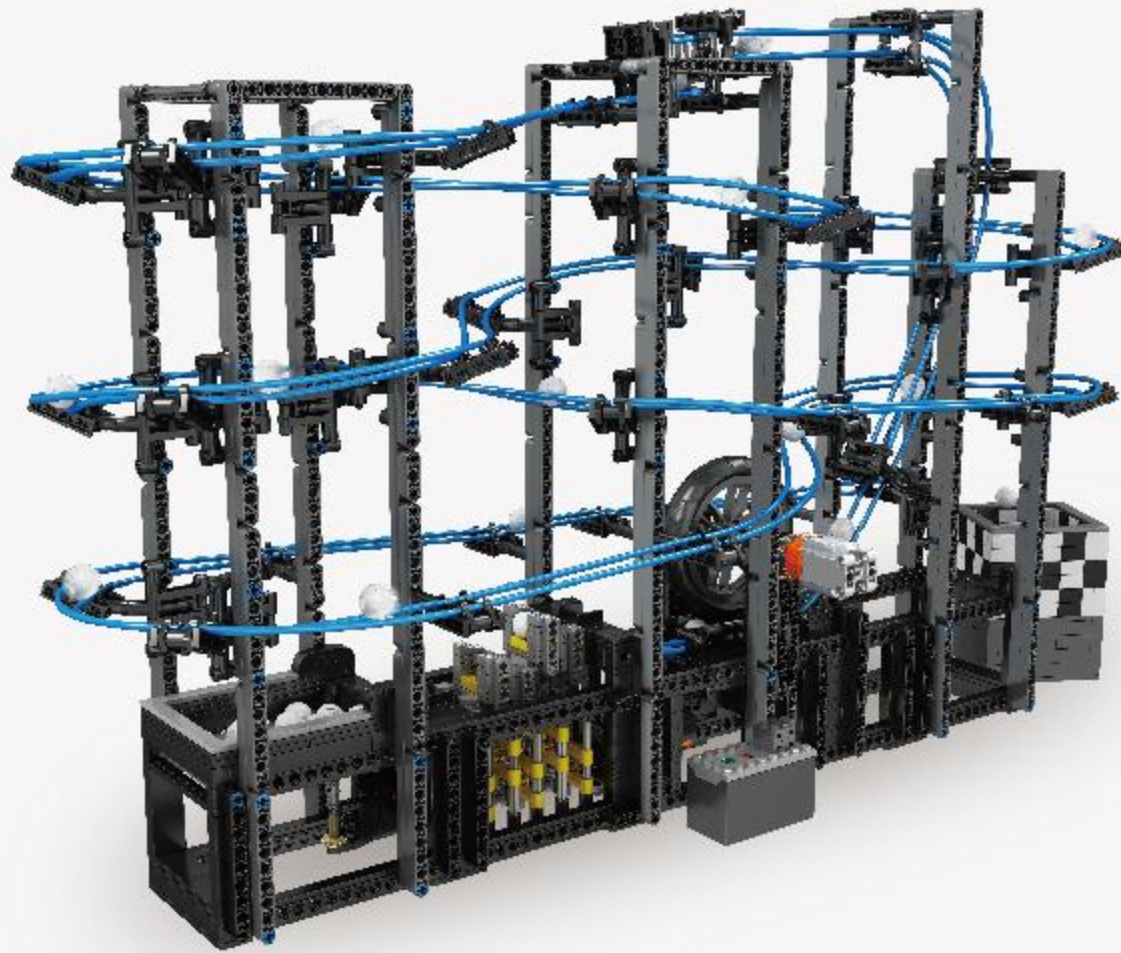

14+ Ages/Edades

1038+ Pcs/Pza

Name: RAINBOW STEPPER

Carton Size: 40X28X9cm

01

26002

14+ Ages/Edades

2438+ Pcs/Pza