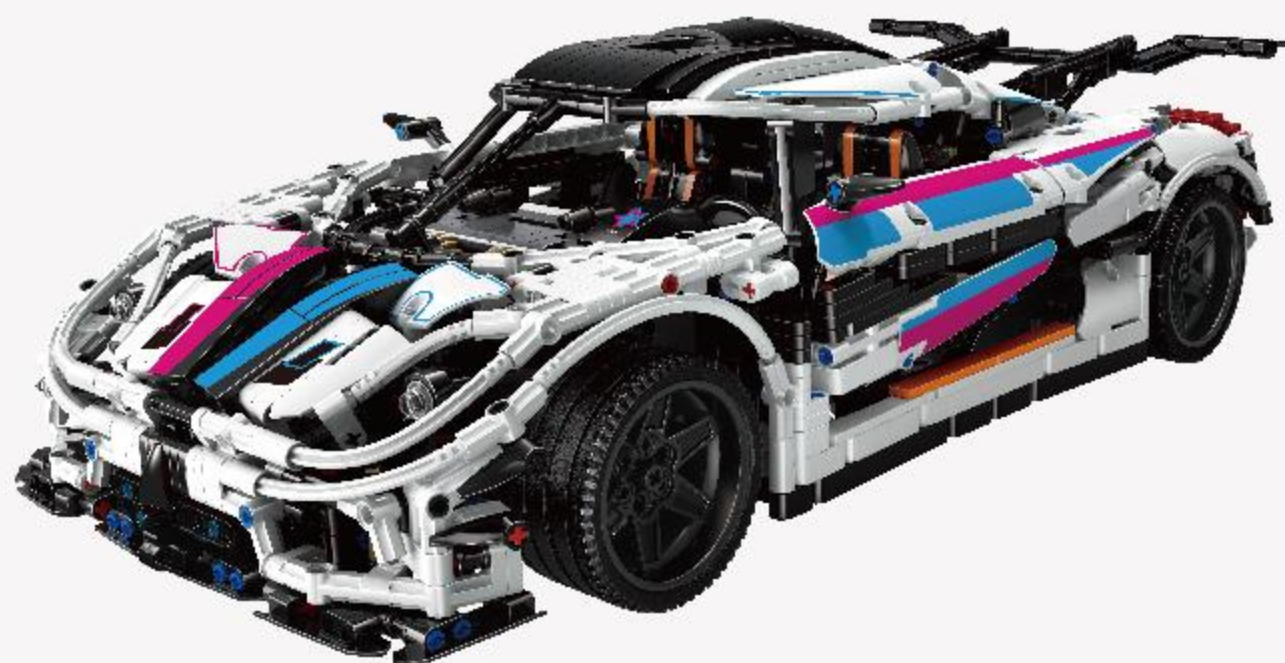

01

13120S

14+ Ages/Edades

3063+ Pcs/Pza

Name: KEONIGESGG

Carton Size: 44X30X11.5cm

02

13121

14+ Ages/Edades

3063+ Pcs/Pza

Name: KOENIGESGG

Carton Size: 30X11.5X44cm