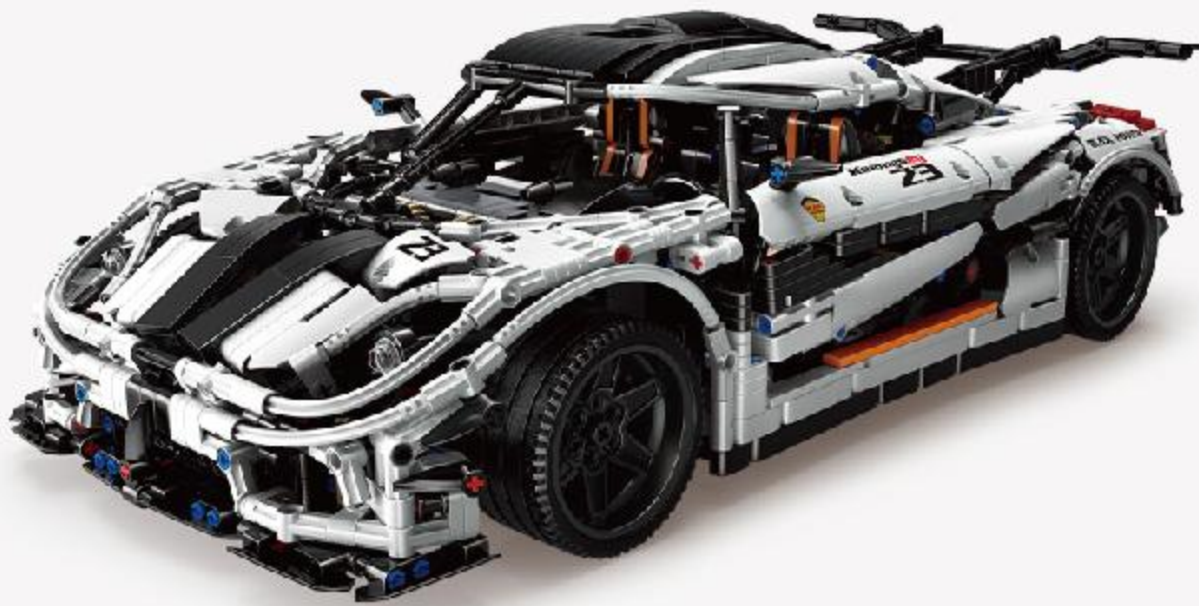

01

13120

8+ Ages/Edades

3063+ Pcs/Pza

Name: KEONIGESGG

Carton Size: 62X9.5X37.5cm

37.5CM

9.5CM

62CM

02

13123

14+ Ages/Edades

2872+ Pcs/Pza

Name: AMGGT SHADOM

Carton Size: 44X12.5X32cm

32CM

12.5CM

44CM