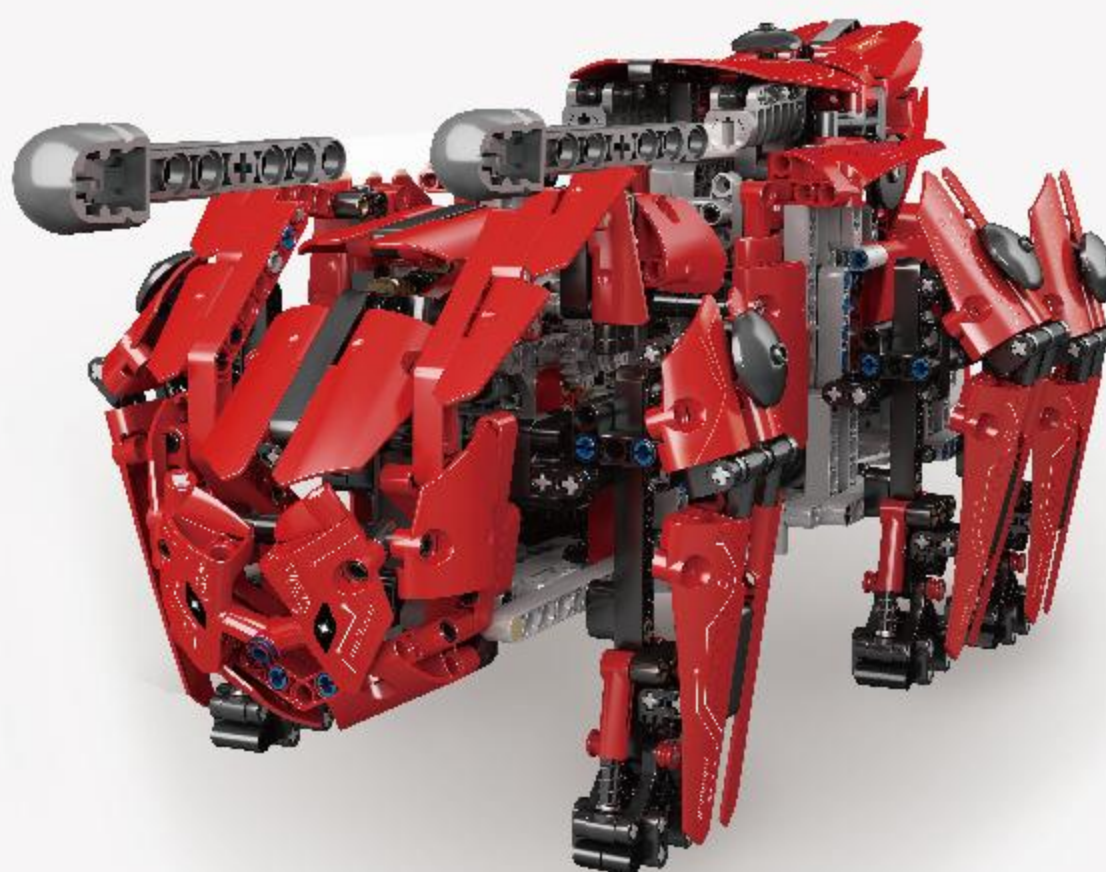

02

20005

14+ Ages/Edades

1608+ Pcs/Pza

Name: MK-HEXA

Carton Size: 48X32X10cm