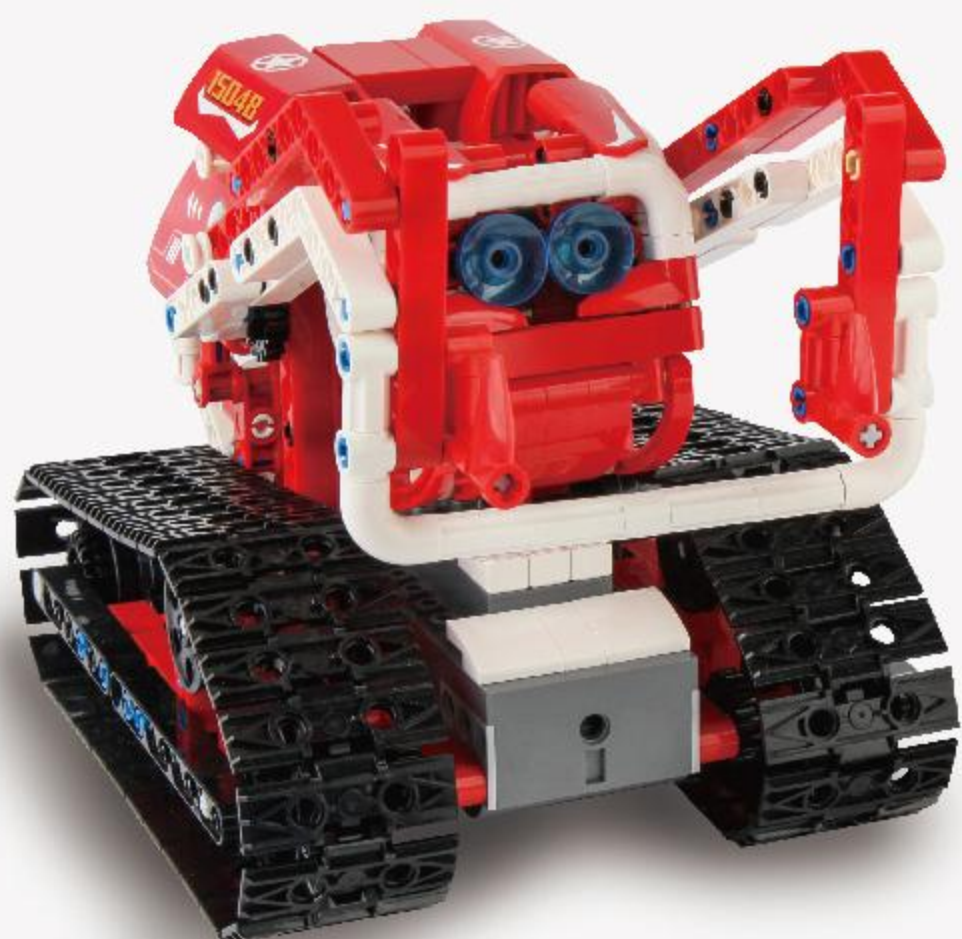

02

15038

8+ Ages/Edades

636+ Pcs/Pza

Name: MK CRIMSON ROBOT

Carton Size: 40X9X52.5cm

01

15048