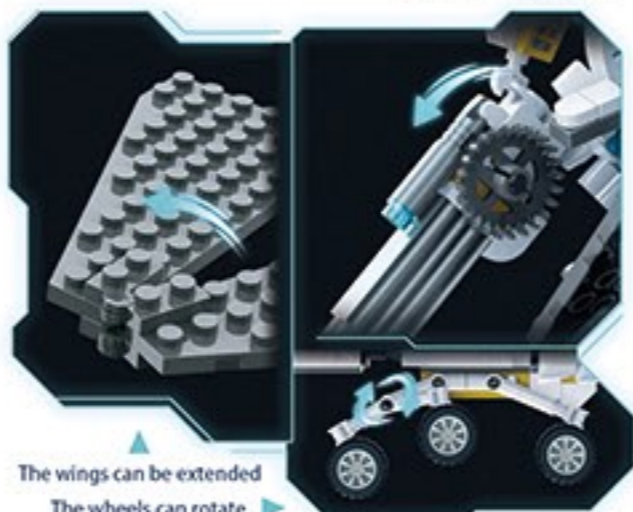

Rotatable machine gun

The wings can be extended
The wheels can rotate

MECH III

NEW ARRIVAL

- Various Structures
- Bionic Skeleton Wriggle Principle
- Creative Ability
- Cognitive Ability

08

Military Series

Model:ET706
Size:8.6×8.6×13cm