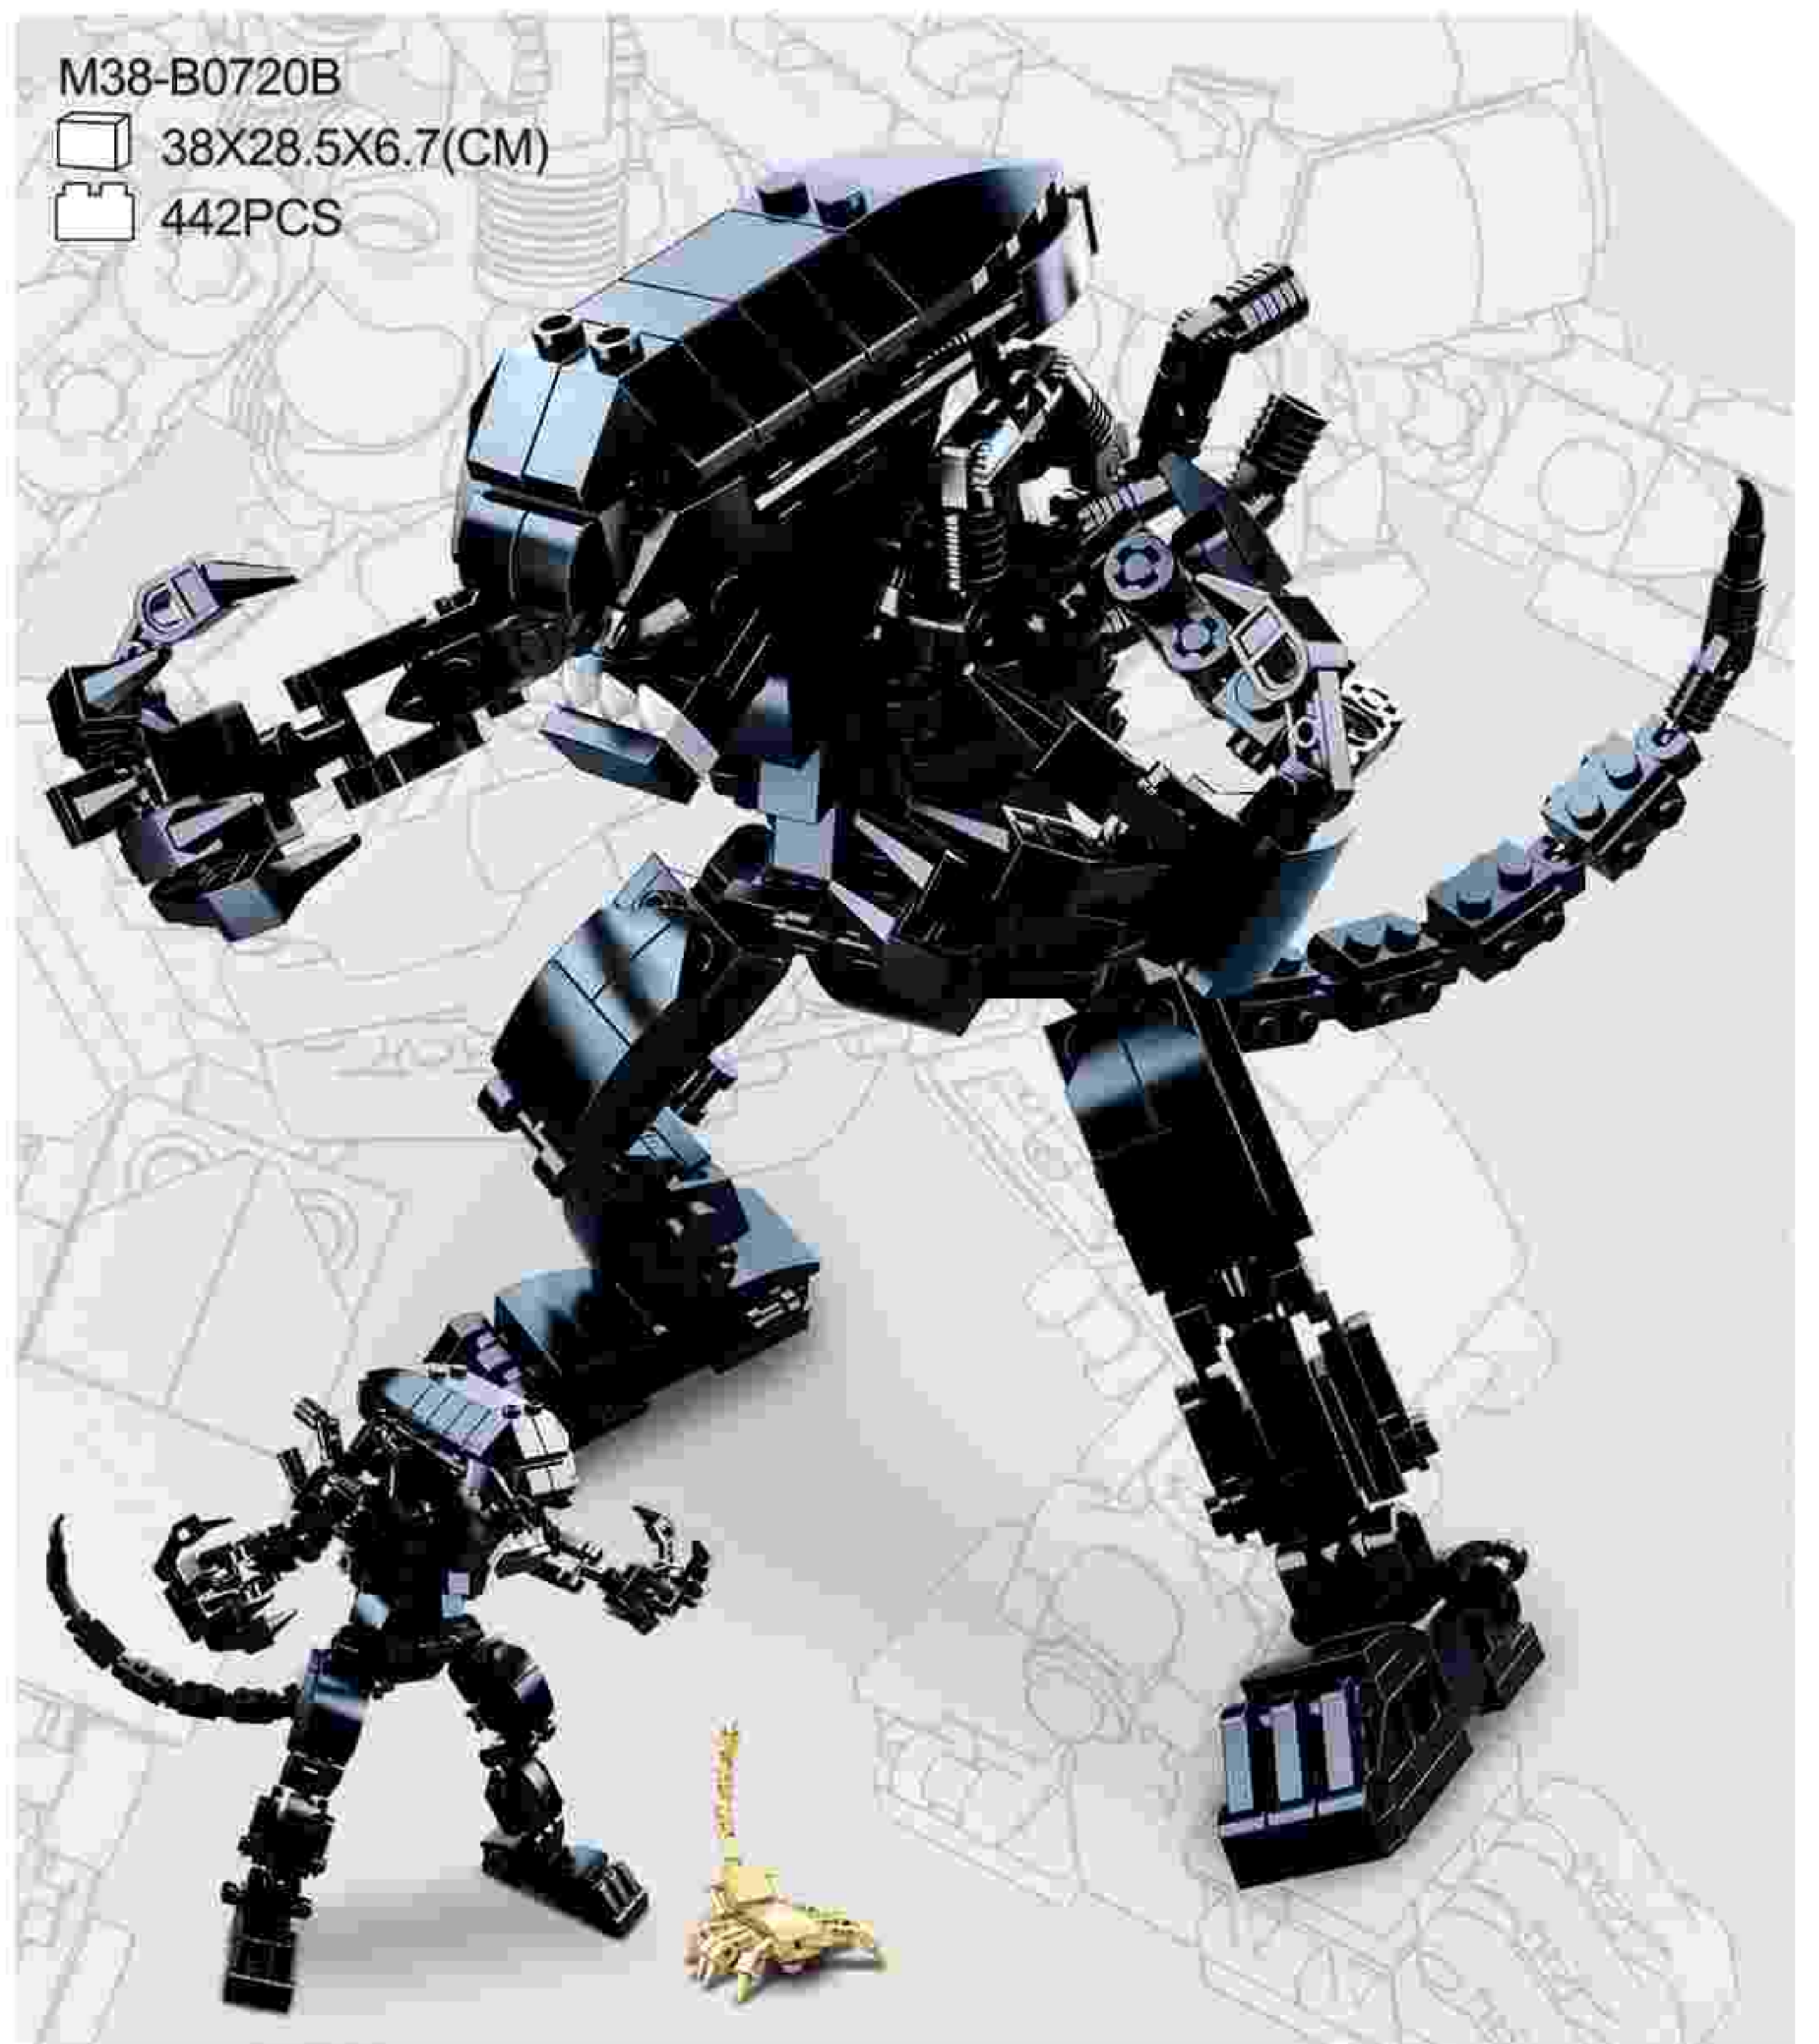

M38-B0720B
38X28.5X6.7(CM)
442PCS