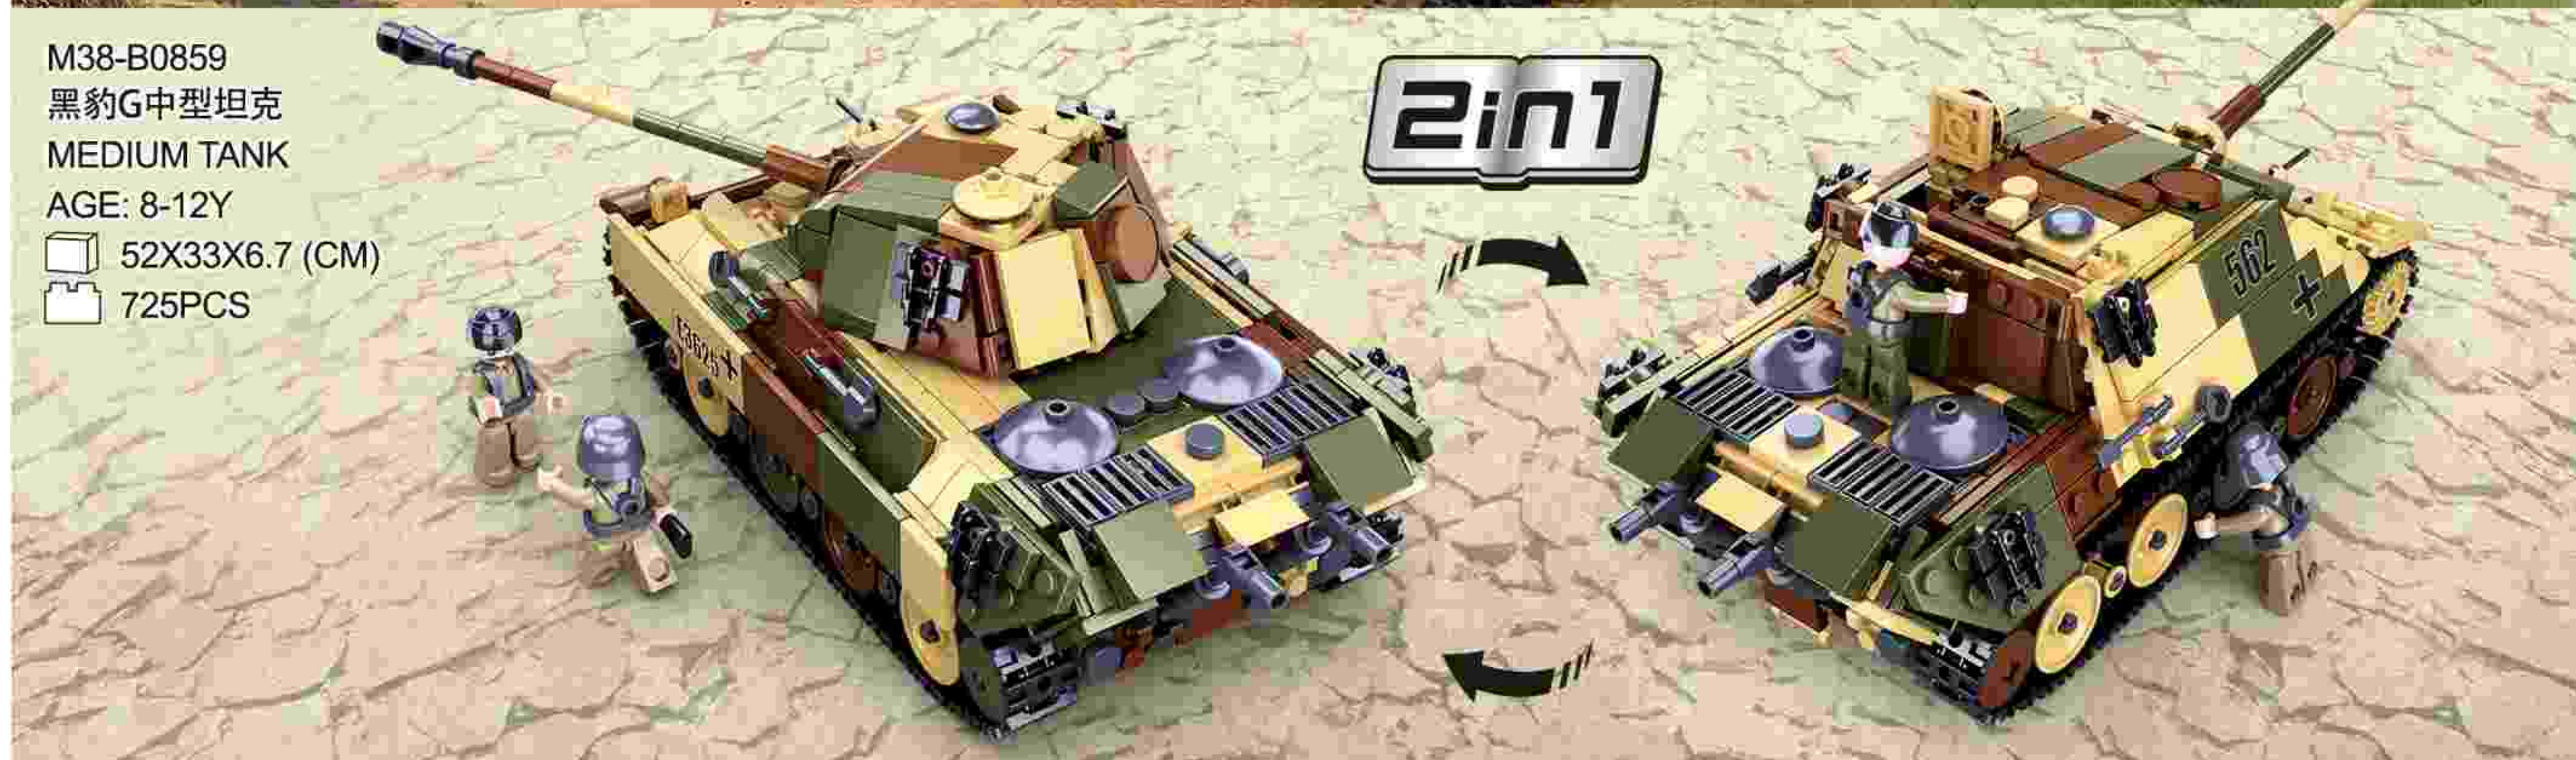

M38-B0859
黑豹G中型坦克
MEDIUM TANK
AGE: 8-12Y
52X33X6.7 (CM)
725PCS

2in1

M38-B0858
3号突击炮 STUG III
STUG III ARMoured FIGHTING VEHICLE
AGE: 6-12Y
42.5X28.5X6.7 (CM)
524PCS