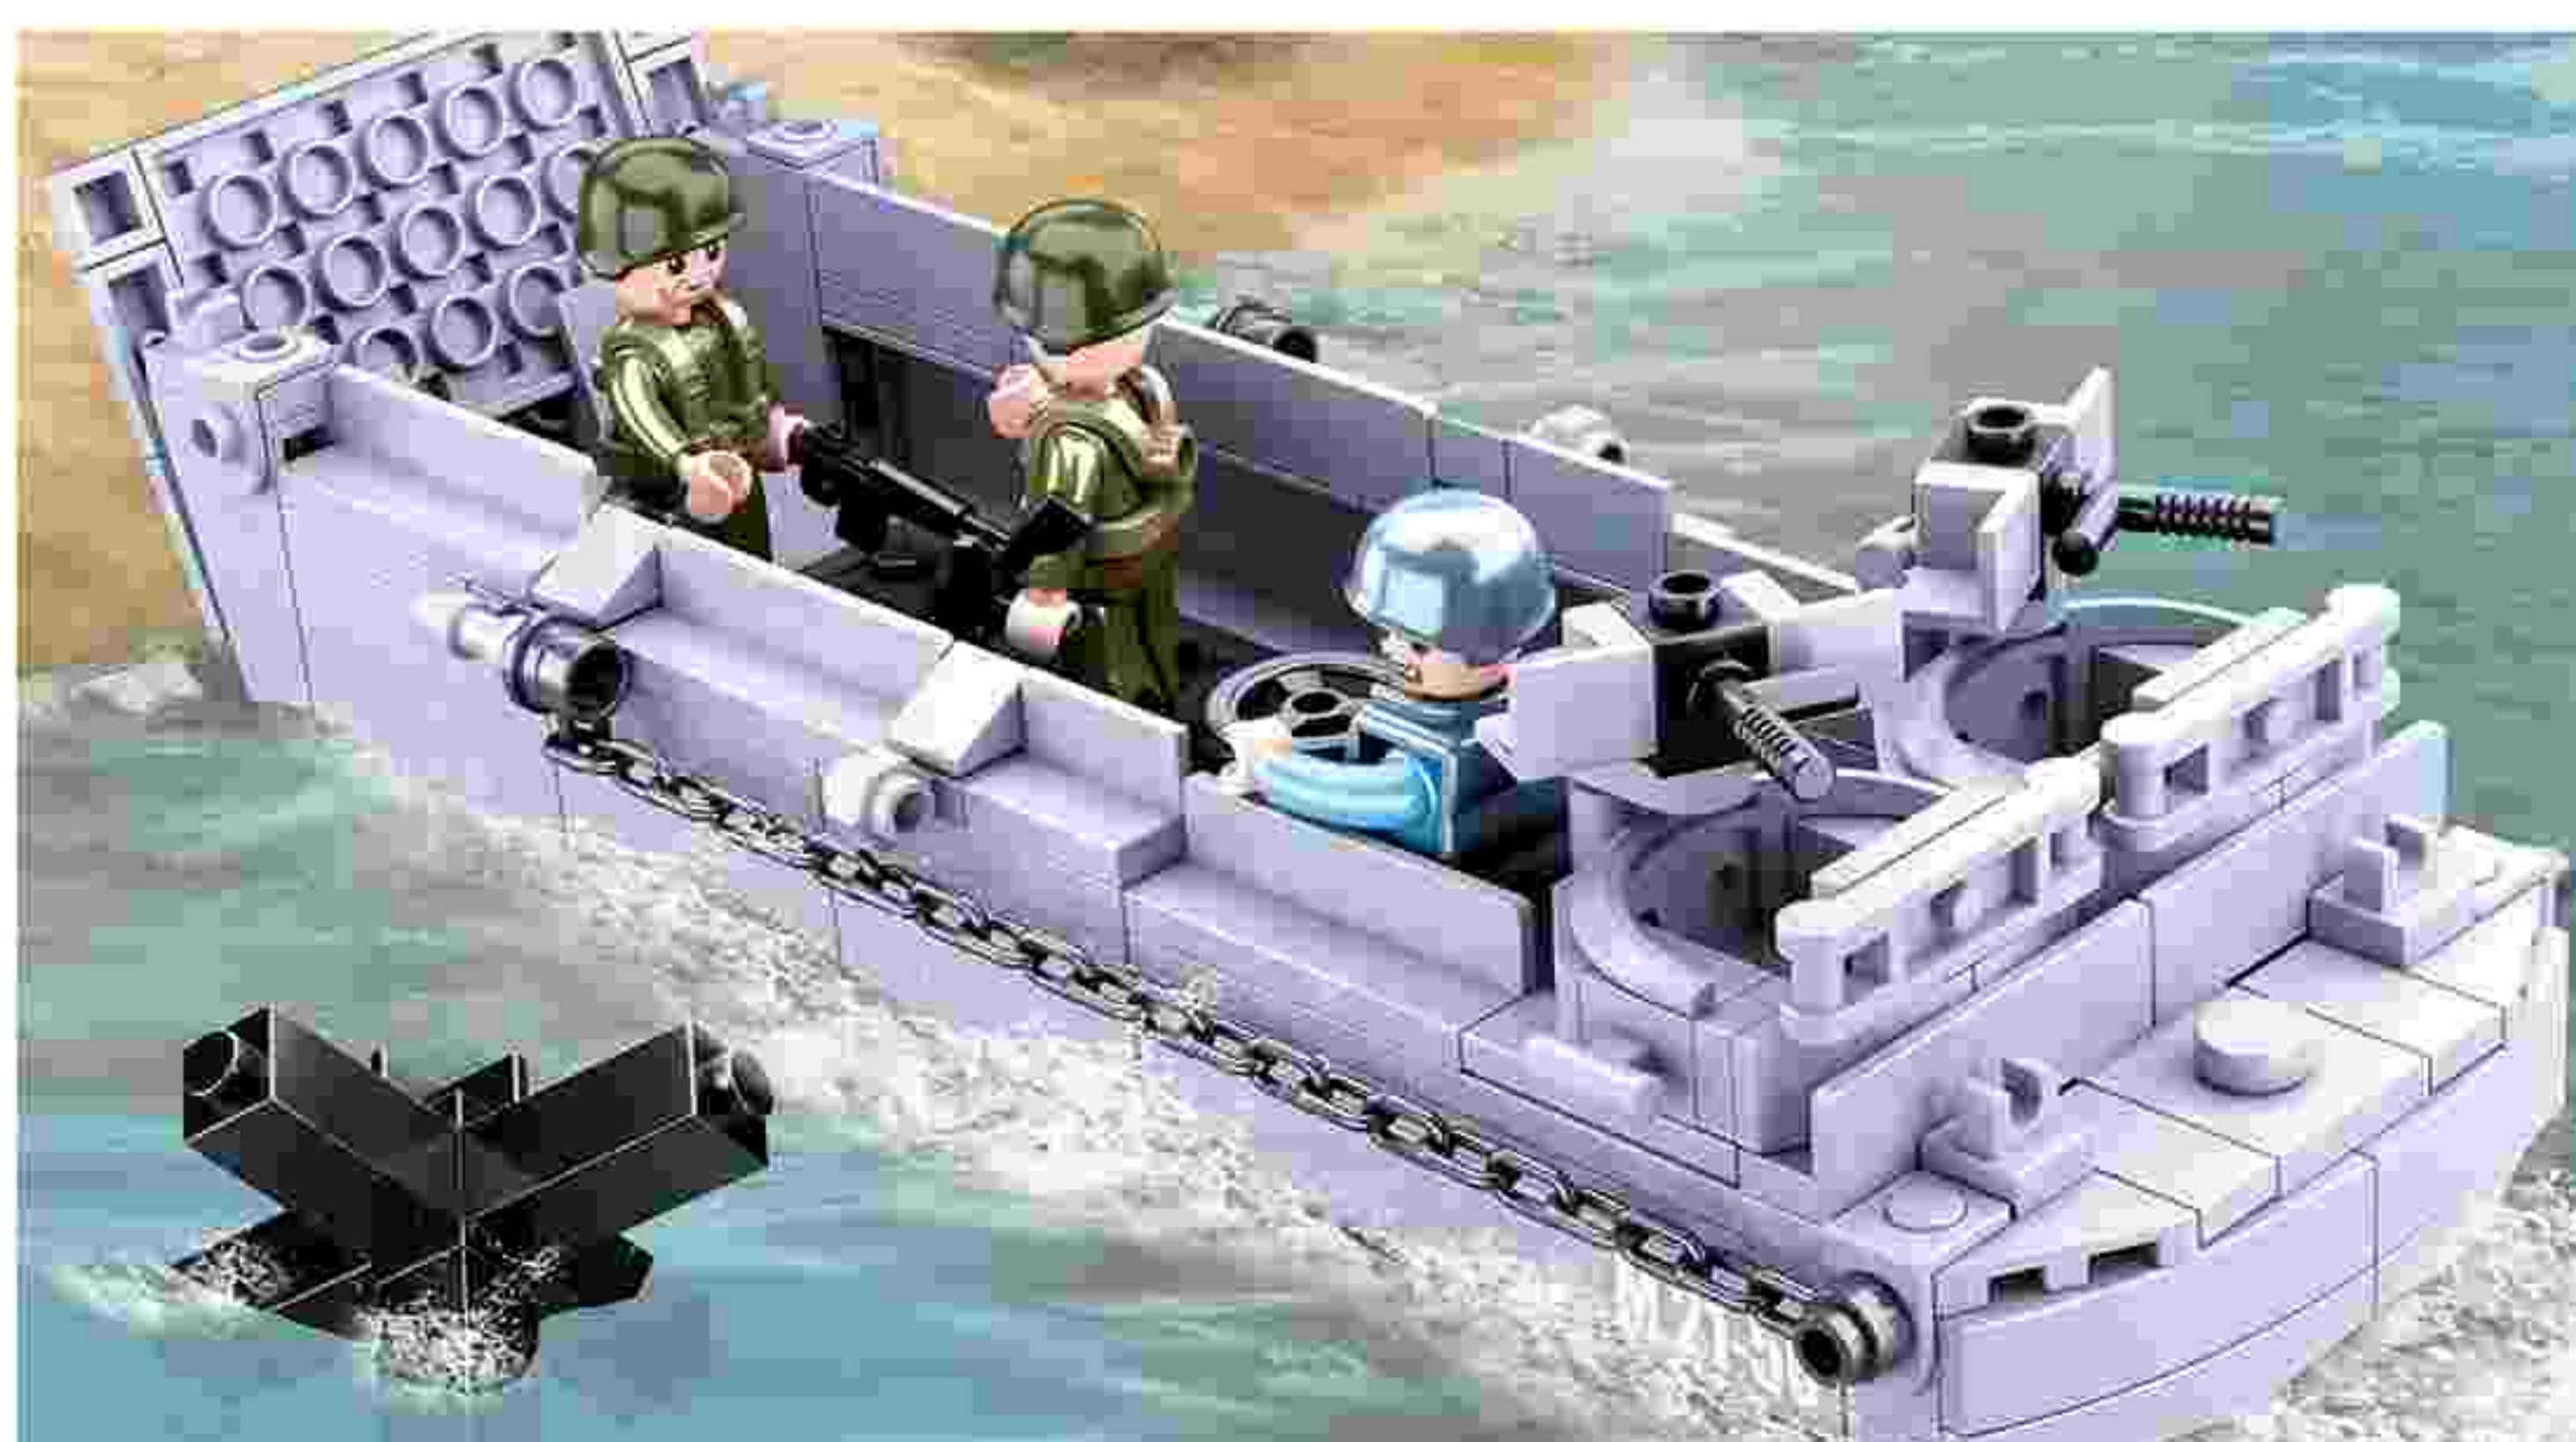

M38-B0853
威利斯吉普车
WILLYS JEEP
AGE: 6-10Y
23.7X18.9X4.5 (CM)
143PCS

M38-B0855
希金斯登陆艇
HIGGINS LANDING CRAFT
AGE: 6-10Y
28.5X23.7X5.4 (CM)
182PCS

M38-B0856
M5斯图亚特
M5 LIGHT TANK
AGE: 6-12Y
38X23.7X6.7 (CM)
344PCS